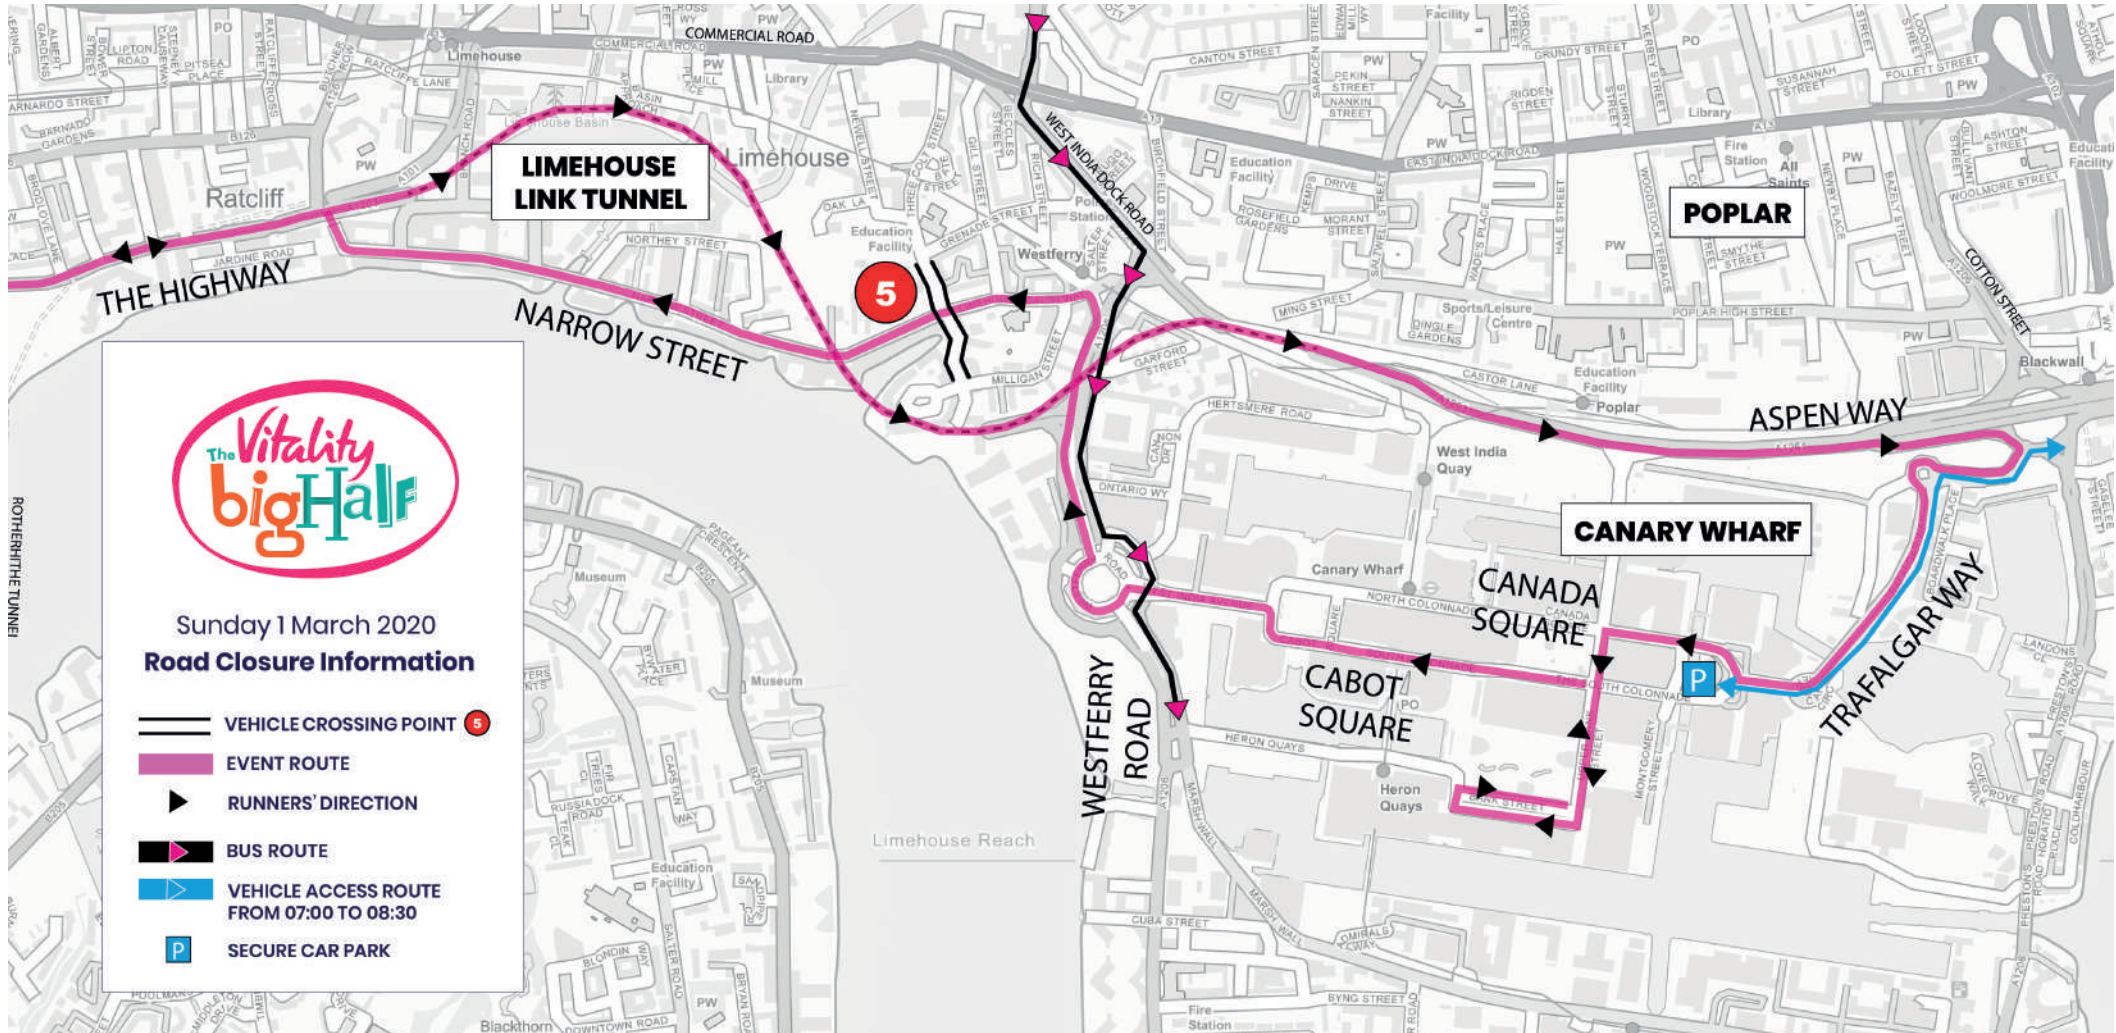

Parking Restrictions

If you have a vehicle, please move it off the event route on Saturday 29 February. All parking bays on the route will be suspended and vehicle removal will commence from 05:00 on Sunday 1 March.

Need Assistance?

If you have any questions or require further assistance please contact our helpdesk on helpdesk@londonmarathonevents.co.uk and 0345 894 9773. The helpdesk is open from 09:00 to 17:00 Monday to Friday. The emergency services will operate as normal throughout the event.