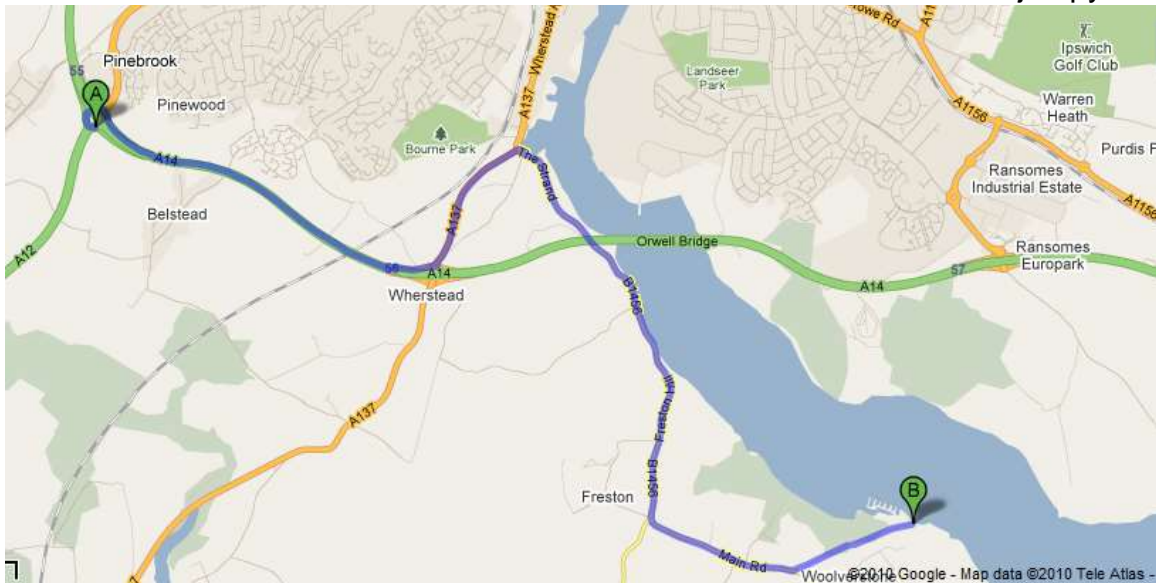

Directions to Rally Venue, RHYC

- From “A”, the A12 - A14 junction roundabout, head SE on the A14 towards Felixstowe and Lowestoft.
- After 2 miles at the first junction (no.56), take the slip road to A137 and Ipswich Central.
- At the roundabout, take the second exit onto A137 heading N to Ipswich Central, Docks, Shotley, B1456.
- At the bottom of the hill at the roundabout, take the 2nd exit heading SE onto The Strand, the B1456 leaving Fox’s Marina on your left.
- Continue to follow the B1456, going SE under the Orwell Bridge.
- After approximately 2 miles, in Woolverstone village, take a concealed left turn opposite the brown tourist sign to Woolverstone Marina and Lodge Park.

After half a mile the Royal Harwich Yacht Club car park entrance is on the right, 50 yards before reaching the RHYC Club House at “B”.