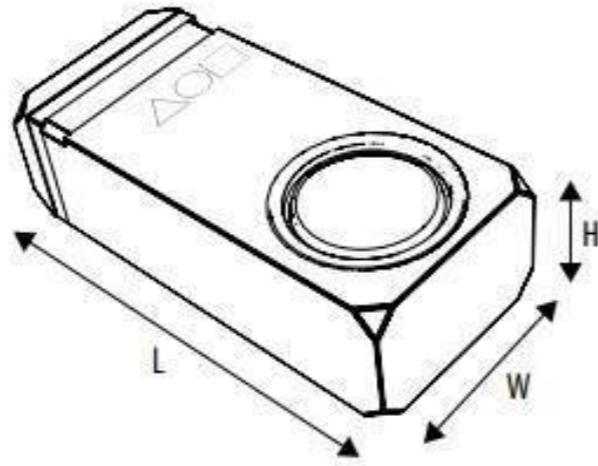

Diablo Smart Tank

- Made of recyclable HDPE material
- Complies with international standards
- Can be used for fuels such as gasoline, diesel, ethanol, alternative fuels and organic vegetable oils
- Easy Switch hatch, can be purchased separately based on the use of the tank, and manually interchangeable.
- Secured and seated by rotation of the hatch and is held in place by a locking pin, preventing it coming lose
- To clean tank just lift locking pin and remove hatch by unscrewing it
- Easy to wash

Description	Capacity: L	Length: mm	Width: mm	Height: mm	Format	Barcode	Part No:
Tank only without plate	37	500	360	230	With ID Sticker	5056228216872	AQM014037
Tank only without plate	48	650	360	230	With ID Sticker	5056228216889	AQM014048
Tank only without plate	60	800	360	230	With ID Sticker	5056228216902	AQM014060
Tank only without plate	70	950	360	230	With ID Sticker	5056228216926	AQM014070
Tank only without plate	82	1100	360	230	With ID Sticker	5056228216940	AQM014082
Tank only without plate	49	500	360	305	With ID Sticker	5056228216896	AQM014049
Tank only without plate	64	650	360	305	With ID Sticker	5056228216919	AQM014064
Tank only without plate	78	800	360	305	With ID Sticker	5056228216933	AQM014078
Tank only without plate	93	950	360	305	With ID Sticker	5056228216957	AQM014083
Tank only without plate	108	1100	360	305	With ID Sticker	5056228216964	AQM014108

Easy Switch Plates

- Supplied with gasket, connectors and caps

Description	Format	Barcode	Part No:
Fuel - Red	Euroslot	5056228216995	AQM015003
Water - Blue	Euroslot	5056228216988	AQM015002
Waste Tank Height: 230mm - Brown	Euroslot	5056228217008	AQM015004
Waste Tank Height: 305mm - Brown	Euroslot	5056228217015	AQM015005
Blind - White	Euroslot	5056228216971	AQM015001

Easy Switch Fittings

Description	Fuel - Red	Water - Blue	Waste - H230 Brown	Waste - H305 Brown	Blind	Format	Barcode	Part No:
Connector 90°, Ø38mm, 1½" thread	✓	✓	Requires 2	Requires 2	-	Header & Bag	5056228217091	AQM015026
Cap 1½" thread	✓	-	-	-	-	Header & Bag	5056228217046	AQM015015
Cap ¾" thread	Requires 2	-	-	-	-	Header & Bag	5056228217039	AQM015013
Connector 90°, Ø17mm, ¾" thread	✓	✓	-	-	-	Header & Bag	5056228217077	AQM015024
Cap ½" thread	✓	-	-	-	-	Header & Bag	5056228217022	AQM015012
Connector 90°, Ø11mm, ½" thread	✓	-	-	-	-	Header & Bag	5056228217053	AQM015022
Connector 90°, Ø13mm, ¾" thread	-	✓	-	-	-	Header & Bag	5056228217060	AQM015023
Connector 90°, Ø25mm, 1½" thread	-	-	Requires 2	Requires 2	-	Header & Bag	5056228217084	AQM015025
Set Connectors, 90° Ø25&20mm 1" thread	-	-	✓	✓	-	Header & Bag	5056228217107	AQM015028
Internal Gasket diameter 235 x 17,5mm	✓	✓	✓	✓	✓	Header & Bag	5056228217114	AQM015029