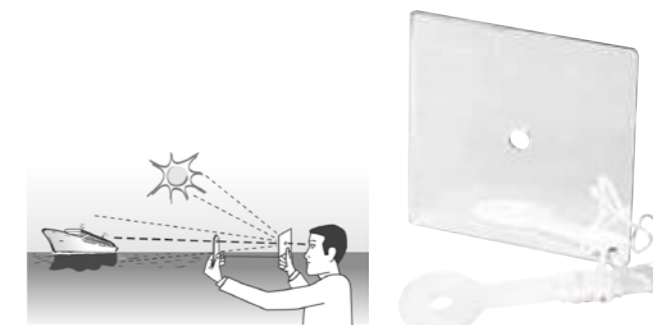

Description / Type	Dimensions: mm	Format	Barcode	Part No:
Black	350 x 340	Header & Bag	5056228216452	AQM010146
Black	470 x 330	Header & Bag	5056228216469	AQM010147

Signalling Mirror

- ◆ Simple way to attract attention using sunlight
- ◆ Simple 5 step instructions for use:
 1. Hold foresight in left hand, arm fully extended
 2. Hold signalling mirror in right hand toward sunlight
 3. Align the holes of foresight and the mirror on the target
 4. Move mirror until reflection of sun from mirror is seen on foresight and a shadow point appears in its hole
 5. The ray is now directed at the target to draw attention