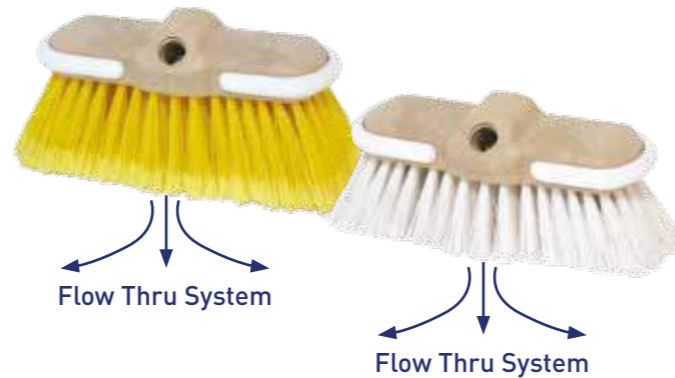

Type	Length mm	Width mm	Format	Barcode	Part No
Mixed pack of 3 pads	230	150	Header & Bag	5056228205562	AQM230150

Thru-Flow Boat Brushes

- ◆ Made of dense, medium bristles
- ◆ Bristles retain water and create rich foam
- ◆ Incorporates screw thread to attach telescopic handle
- ◆ Can be used with flow-thru system, allowing attachment the relevant handle
- ◆ Flow-thru allows constant flow of water right at the point you are cleaning
- ◆ Body made of polypropylene body
- ◆ PVC bristles
- ◆ White silicone bumper will protect boat surfaces from damage