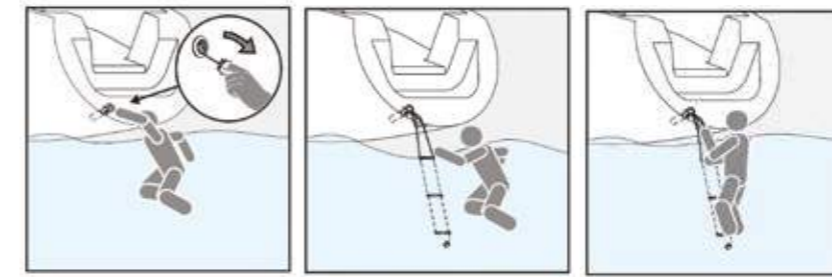

- ◆ Suitable for frequent use or in man overboard situation
- ◆ Can be used unaided from the water
- ◆ Light with easy flush mount, like a thru-hull fitting
- ◆ Transom or skirt mount, just above the waterline
- ◆ Ladder neatly stores in mounting tube with cap
- ◆ Kits contains: 3 polypropylene steps, 1 stainless steel handle, held together with yellow polypropylene line