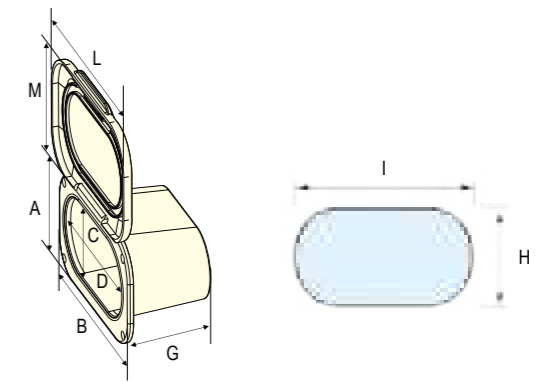

Deck Shower with Shower and Mixer Tap

- Easy installation
- Made from ASA plastic
- EPDM gasket
- PVC hose
- Chrome plated metal parts

Description	Use	Housing colour	Dimensions: mm										Hose Length: M	Format	Barcode	Part No:
			A	B	C	D	G	H	I	L	M					
Case w/shower & mixer, lid with gasket	Hot & Cold	White	99	170	75	144.5	73.5	75	145.5	177.5	111.5	3	Euroslot Carded	5056228218517	AQM047796	
Case w/shower & mixer, lid with gasket	Hot & Cold	White	99	170	75	144.5	73.5	75	145.5	177.5	111.5	5	Euroslot Carded	5056228218524	AQM047798