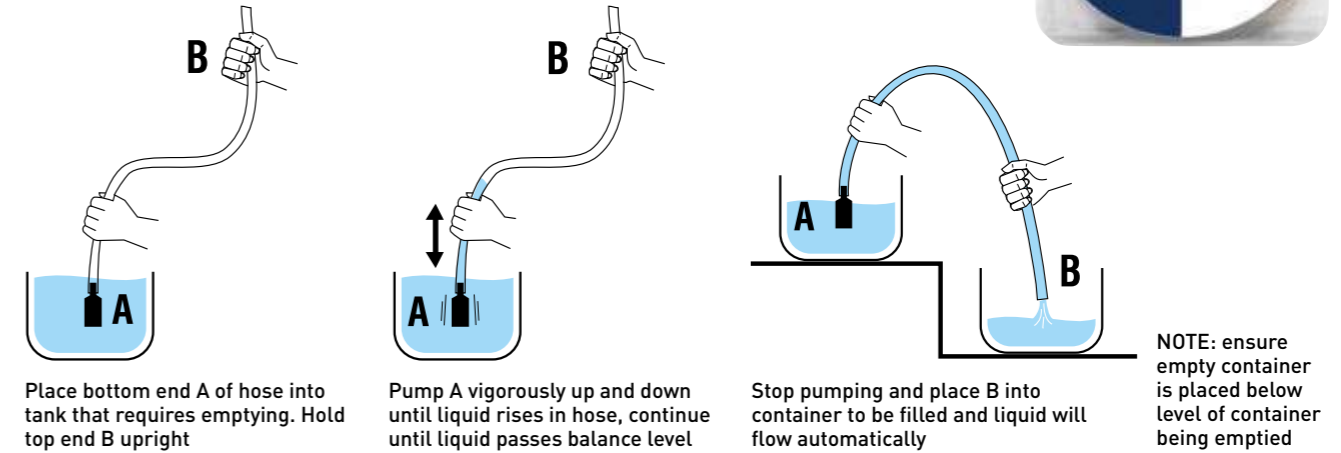

Hose Pump - Manual Suction

- Suitable for petrol, diesel and water
- Easy installation
- Made from ASA plastic
- PVC hose

Description	Diameter: mm	Length: cm	Hose Material	Hose wall thickness: mm	Flow Rate: gallons per min	Format	Barcode	Part No:
Manual Suction	12.5	160	PVC	2	3.5	Euroslot Carded	5056228218029	AQM035912
Manual Suction	25	160	PVC	3	10	Euroslot Carded	5056228218036	AQM035925

Diaphragm Hand Bilge Pump

- Ideal for use where battery power is not available or as a backup to electric pumps
- Easy to use with capacity of 6,5 gallons at 60 strokes
- Features a removeable built-in non-return valve
- Two-position handle
- Outlet connection allows use of either 3/4" or 1" hose