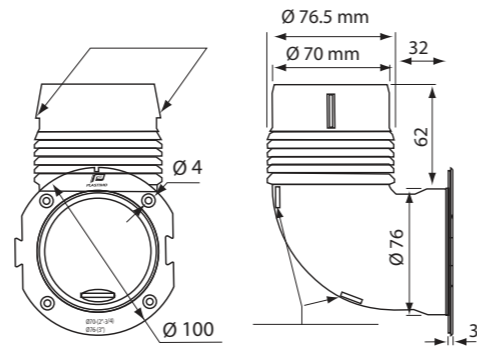

Description	Diameter: mm	Colour	Hose suitability: mm	Format	Barcode	Part No:
Straight - 3" adapter	76	White	$\varnothing 76.2$ and 70	Header & Bag	5056228217497	AQM021022
Elbow - 90° adapter	76	White	$\varnothing 76.2$ and 70	Header & Bag	5056228217503	AQM021023
Flange - 5mm	76	White	$\varnothing 76.2$ and 70	Header & Bag	5056228217510	AQM021024
Straight	102	White	102	Header & Bag	5056228217527	AQM021025
Louvred cover	76	White	-	Header & Bag	5056228217404	AQM021002
Louvred cover	76	Black	-	Header & Bag	5056228217411	AQM021003
Louvred cover	102	White	-	Header & Bag	5056228217442	AQM021008