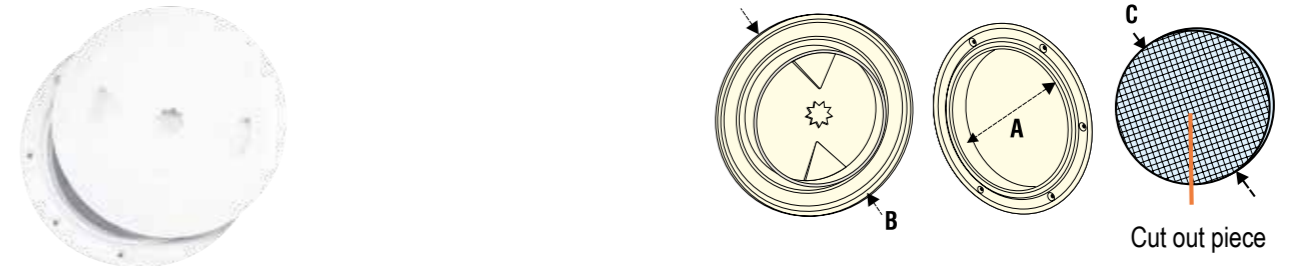

Description	Colour	Diameter: mm		Dimensions: mm		Certification	Format	Barcode	Part No:
		A	B	C					
Finger hold release, star key	White	100	139	114	-	Header & Bag	5056228219705	AQM065802	
Finger hold release, star key	White	125	164	139	ISO12216	Header & Bag	5056228219712	AQM065805	
Finger hold release, star key	White	150	205	165	ISO12216	Header & Bag	5056228219729	AQM065806