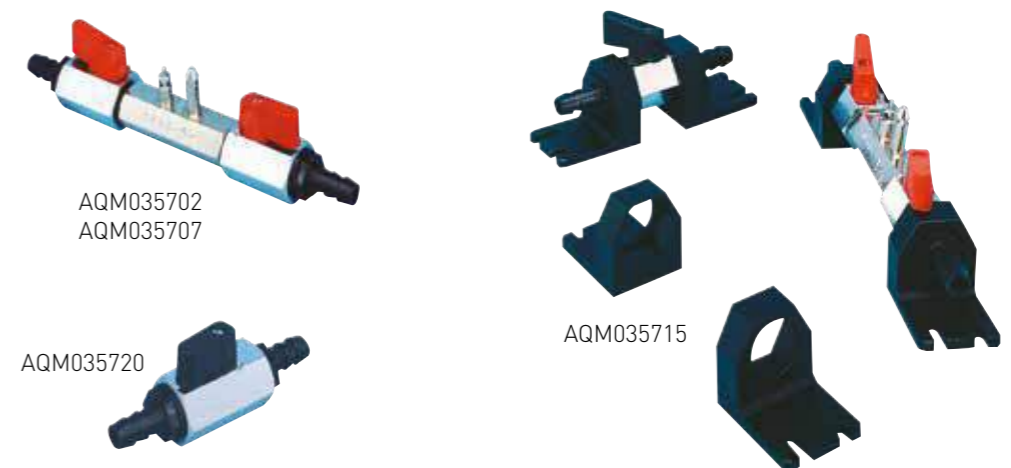

Fuel Valves

Description	Hose diameter: mm	For engine:	Quantity	Format	Barcode	Part No:
2 way valves	10	OMC / Johnson / Evinrude	each	Header & Bag	5056228217978	AQM035702
2 way valves	10	Yamaha / Mariner / Mercury / Honda	each	Header & Bag	5056228217985	AQM035707
Fuel shut off valve	8	-	-	Header & Bag	5056228218005	AQM035720
Fuel valve holding bracket	-	-	pair	Header & Bag	5056228217992	AQM035715