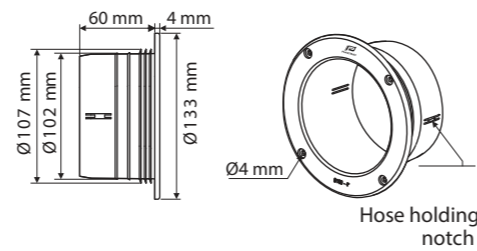

Description	Diameter: mm	Colour	Hose suitability: mm	Format	Barcode	Part No:
Straight - 3" adapter	76	White	$\varnothing 76.2$ and 70	Header & Bag	5056228217497	AQM021022
Elbow - 90° adapter	76	White	$\varnothing 76.2$ and 70	Header & Bag	5056228217503	AQM021023
Flange - 5mm	76	White	$\varnothing 76.2$ and 70	Header & Bag	5056228217510	AQM021024
Straight	102	White	102	Header & Bag	5056228217527	AQM021025
Louvred cover	76	White	-	Header & Bag	5056228217404	AQM021002
Louvred cover	76	Black	-	Header & Bag	5056228217411	AQM021003
Louvred cover	102	White	-	Header & Bag	5056228217442	AQM021008