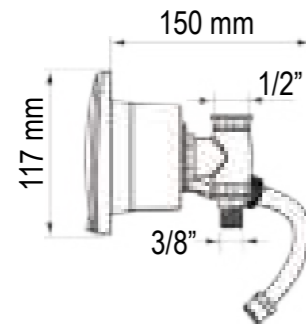

Description	Use	Housing colour	Hose Length: M	Format	Barcode	Part No:
Deck shower + hose + 'T' connector	Cold water	White	3	Euroslot Carded	5056228218463	AQM047782
Deck shower + hose + chrome plated mixer tap 'T' connector	Mixer tap	White	3	Euroslot Carded	5056228218470	AQM047784