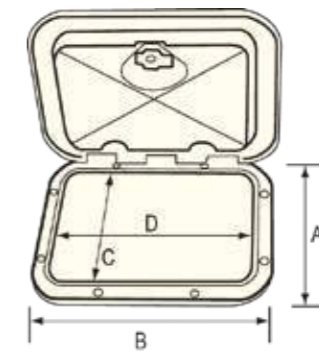

Classic Hatch

Description	Colour	Overall Dimensions: mm		Dimensions: mm				Format	Barcode	Part No:
		A x B	C	D	H	I				
Standard, 1 handle	White	275 x 375	180	280	198	298	Bagged With ID Sticker	5056228219224	AQM064002	
Standard, w/removable cover, 1 handle	White	275 x 375	180	280	198	298	Bagged With ID Sticker	5056228219255	AQM064012	
Standard, 2 handles	White	355 x 600	255	500	275	529	Bagged With ID Sticker	5056228219231	AQM064004	
Standard, w/removable cover, 2 handles	White	355 x 600	259	506	282	530	Bagged With ID Sticker	5056228219262	AQM064014	
Standard, 2 handles	White	463 x 517	362	416	386	442	Bagged With ID Sticker	5056228219248	AQM064006	

Classic Storage Hatch

AQM064022

Description	Colour	Overall Dimensions: mm		Dimensions: mm							Format	Barcode	Part No:
		A x B	C	D	E	F	G	H	I				
Standard, 1 handle	White	275 x 375	180	280	270	170	160	210	305	Bagged With ID Sticker	5056228219309	AQM064032	
Standard, w/drawers, 1 handle	White	275 x 375	180	280	270	170	160	210	305	Bagged With ID Sticker	5056228219330	AQM064042	
Standard, w/storage bag, 1 handle	White	275 x 375	180	280	-	-	220	198	298	Bagged With ID Sticker	5056228219279	AQM064022	
Standard, 2 handles	White	355 x 600	255	500	495	245	291	280	535	Bagged With ID Sticker	5056228219316	AQM064034	
Standard, w/storage bag, 2 handles	White	355 x 600	250	500	-	-	220	275	524	Bagged With ID Sticker	5056228219286	AQM064024	
Standard, 2 handles	White	463 x 517	362	416	410	350	290	395	445	Bagged With ID Sticker	5056228219323	AQM064036	
Standard, w/storage bag, 2 handles	White	463 x 517	362	416	-	-	220	386	442	Bagged With ID Sticker	5056228219293	AQM064026