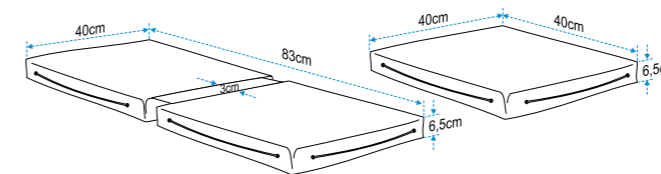

Description	Colour	Dimensions: cm L x W x D	Weight: kg	Material	Buoyancy: kg	Format	Barcode	Part No:
Single	White	40 x 40 x 6.5	0.6	PVC	9.5	With Card ID Tag	5056228220039	AQM330111
Single	Red	40 x 40 x 6.5	0.55	Polyester	9	With Card ID Tag	5056228220046	AQM330113
Single	Blue	40 x 40 x 6.5	0.55	Polyester	9	With Card ID Tag	5056228220053	AQM330112
Double	White	83 x 40 x 6.5	1.25	PVC	19.5	With Card ID Tag	5056228220060	AQM330121
Double	Red	84 x 40 x 6.5	1.2	Polyester	19	With Card ID Tag	5056228220077	AQM330123
Double	Blue	85 x 40 x 6.5	1.2	Polyester	19	With Card ID Tag	5056228220084	AQM330122