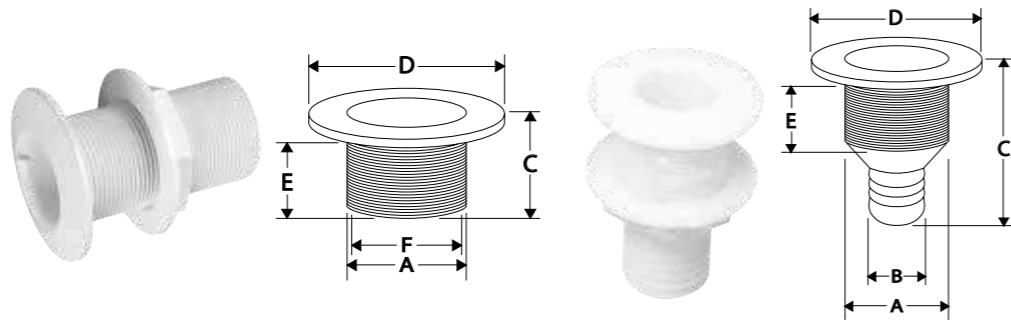

Thru Hull Fitting

- Compatible with most silicone pleasants
- Made form polyamide

Description	Colour	Thread diameter A: in	Dimensions: mm						Format	Barcode	Part No:
			B	C	ØD	E	ØF				
Flush, flange, threaded	White	1/2	-	75	42.8	70	16	Header & Bag	5056228218333	AQM045275	
Flush, flange, threaded	White	3/4	-	77	44	70	19	Header & Bag	5056228218340	AQM045277	
Flush, flange, threaded	White	3/4	-	81	50.3	75.5	18	Header & Bag	5056228218357	AQM045281	
Flush, flange, threaded	White	1	-	93	62	86.4	24	Header & Bag	5056228218364	AQM045291	
Flush, flange, threaded	White	1 1/2	-	103	76	95.7	35	Header & Bag	5056228218371	AQM045299	
Flush, flange & hose barb	White	5/8	15	75	43	40	-	Header & Bag	5056228218388	AQM045315	
Flush, flange & hose barb	White	3/4	18	80	51	43	-	Header & Bag	5056228218395	AQM045318	
Flush, flange & hose barb	White	1	25	94	62	45	-	Header & Bag	5056228218401	AQM045325	
Flush, flange & hose barb	White	1 1/2	32	102	76	55	-	Header & Bag	5056228218418	AQM045332	
Flush, flange & hose barb	White	1 1/2	32	102	76	65	-	Header & Bag	5056228218425	AQM045333	
Flush, flange & hose barb	White	1 1/2	40	102	76	55	-	Header & Bag	5056228218432	AQM045340