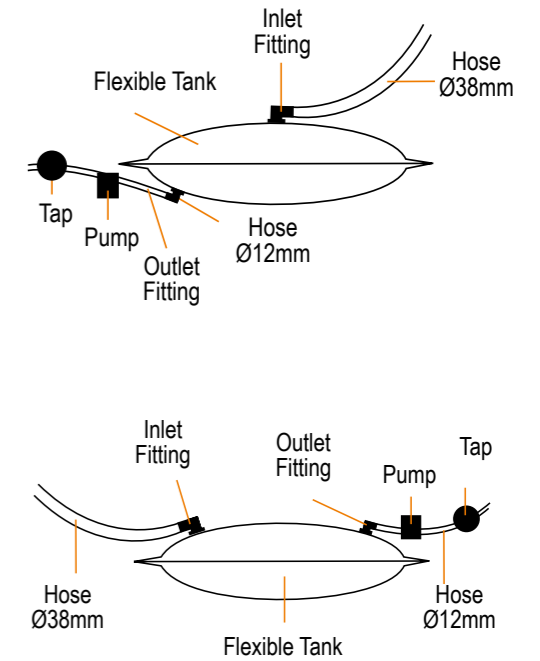

Description	Capacity: L	Flat dimensions: mm			Full dimensions: mm			Format	Barcode	Part No:
		A	B	C	A	B	Height: mm			
Rectangle, Grey	55	750	740	-	700	715	430	Header & Bag	5056228217121	AQM016055
Rectangle, Grey	75	840	740	-	755	690	440	Header & Bag	5056228217138	AQM016075
Rectangle, Grey	100	1000	740	-	910	685	500	Header & Bag	5056228217145	AQM016100
Rectangle, Grey	120	1250	740	-	1155	700	510	Header & Bag	5056228217152	AQM016120
Rectangle, Grey	150	1500	740	-	1380	700	535	Header & Bag	5056228217169	AQM016150
Rectangle, Grey	200	1700	740	-	1600	680	535	Header & Bag	5056228217176	AQM016200
Triangular, Grey	55	860	930	210	795	800	305	Header & Bag	5056228217183	AQM017055
Triangular, Grey	100	1140	1160	210	1105	1090	420	Header & Bag	5056228217190	AQM017100

Flexible Water Tank Fittings

Description	Colour	Hose Diameter: mm	Thread inch	Format	Barcode	Part No:
Outlet Elbow	Black	12	1½	Header & Bag	5056228221470	AQM016301
Inlet Elbow	Black	38	1½	Header & Bag	5056228221487	AQM016302
Cap	Black	-	1½	Header & Bag	5056228217046	AQM015015