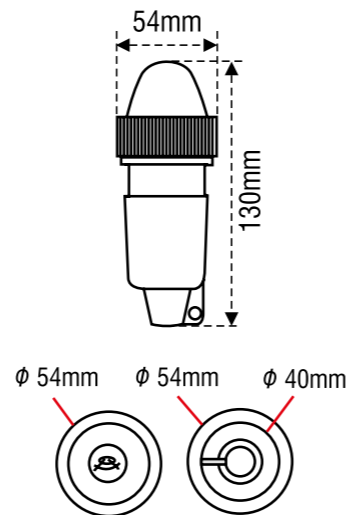

Emergency Navigation Lights

- Ideal of use on small crafts, inflatable boat, kayaks, or as emergency lighting in larger vessels
- Portable and waterproof
- All round light for use when fixed lights are not working
- Available with external light reflectors
- Use standard D-cell batteries (not included)
- 9 hours of continuous use

AQM061311

Description / Type	Light Colour	Housing colour	Dimensions: mm H x W x D	Visible Distance: nm	Format	Barcode	Part No:
360° Battery powered	green	black	130 x 54	1	Header & Bag	5056228218746	AQM060102
360° Battery powered	red	black	130 x 54	1	Header & Bag	5056228218739	AQM060101
360° Battery powered	white	black	130 x 54	2	Header & Bag	5056228218753	AQM060103
360° Battery powered	set of all 3	black	130 x 54	1 / 2	Header & Bag	5056228218760	AQM060104
Bulb pack - 1.1V / 0.33W	white	-	-	-	Header & Bag	5056228219149	AQM061311

Compact LED Emergency Navigation Lights

- 12 hour battery life
- Quick clip-on installation
- 3 light settings
- Easy set up
- Water Resistant
- Suitable for sailboats, fishing boats, inflatable tenders, kayaks and diving buoys