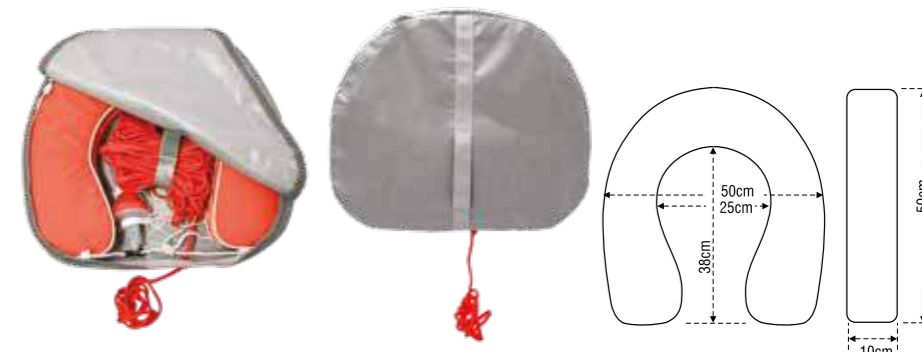

Description / Type	Colour	Buoyancy: N	Format	Barcode	Part No.
Set - 4 pieces	Orange	min 145	With Card ID Tag	5056228216070	AQM010015

Stainless Steel Horseshoe Accessories

- Bracket easily installed on any kind of vessel
- Fixing system allows horseshoe and lifebuoy light to be easily deployed