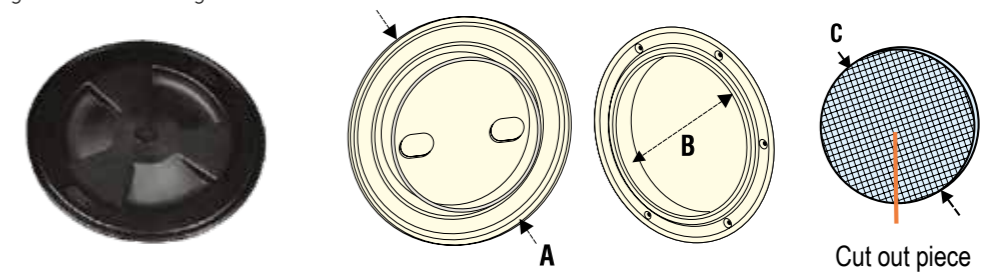

Finger Release Inspection Hatch

- Specially designed thread automatically ejects cover after being turned 60° counter clockwise
- Can be sealed with an O-ring to make watertight