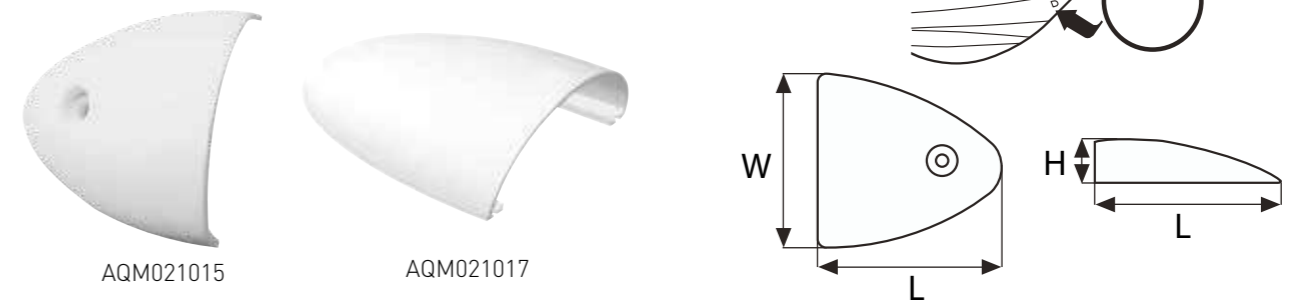

Ventilation Clam Shell Cover

Description	Diameter: L x W x H	Colour	Format	Barcode	Part No:
Clam Shell	55 x 50 x 12	White	Header & Bag	5056228217473	AQM021015
Clam Shell - extra protection	215 x 180 x 70	White	Header & Bag	5056228217480	AQM021017