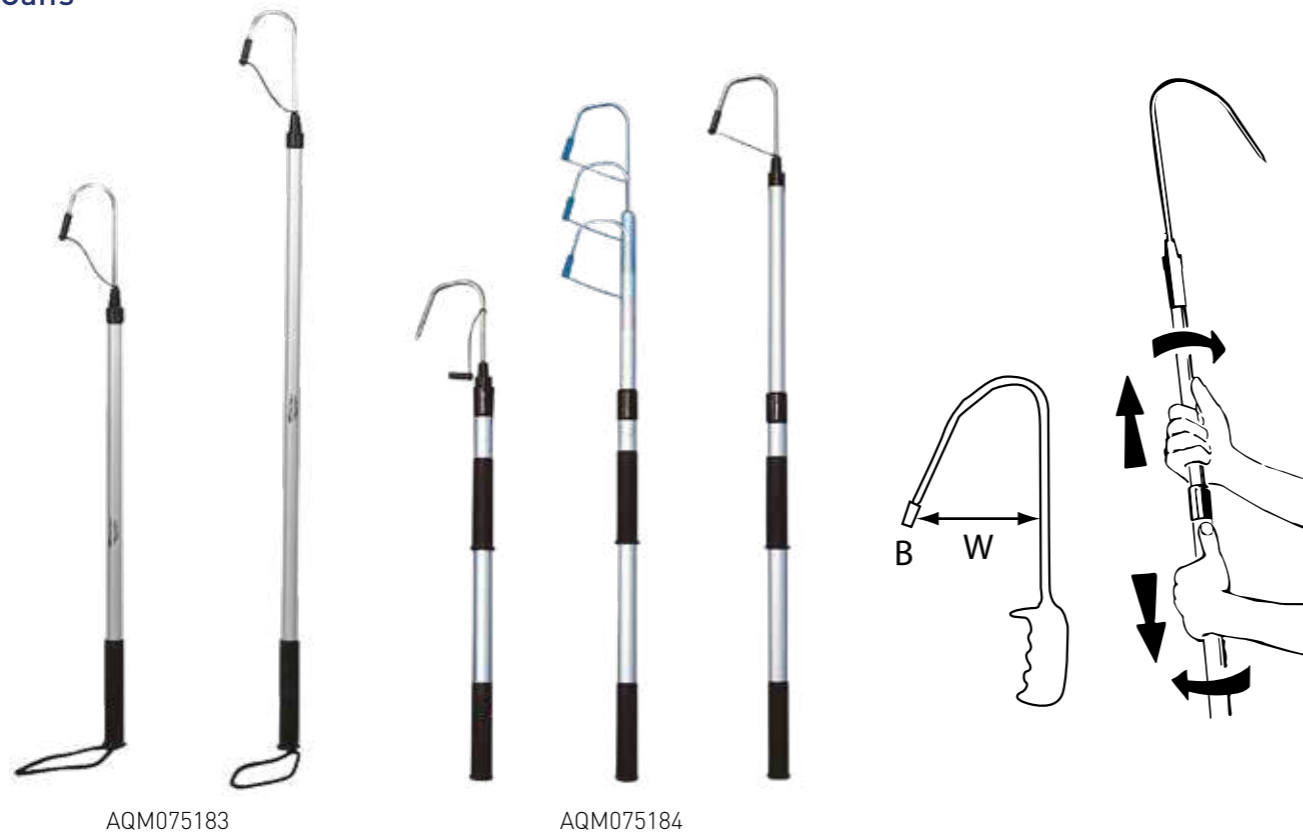

Rod Holder Rings

Description	Colour	Format	Barcode	Part No:
Set - top and bottom securing	White	Header & Bag	5056228219811	AQM075130

Gaffs

Description	Length: cm	Diameter A: mm	Diameter B: mm	Hook Width: mm	Format	Barcode	Part No:
Standard, aluminium	790	25	8	70	With ID Sticker	5056228219927	AQM075183
Telescopic, aluminium	80 - 120.5	30	8	100	With ID Sticker	5056228219934	AQM075184