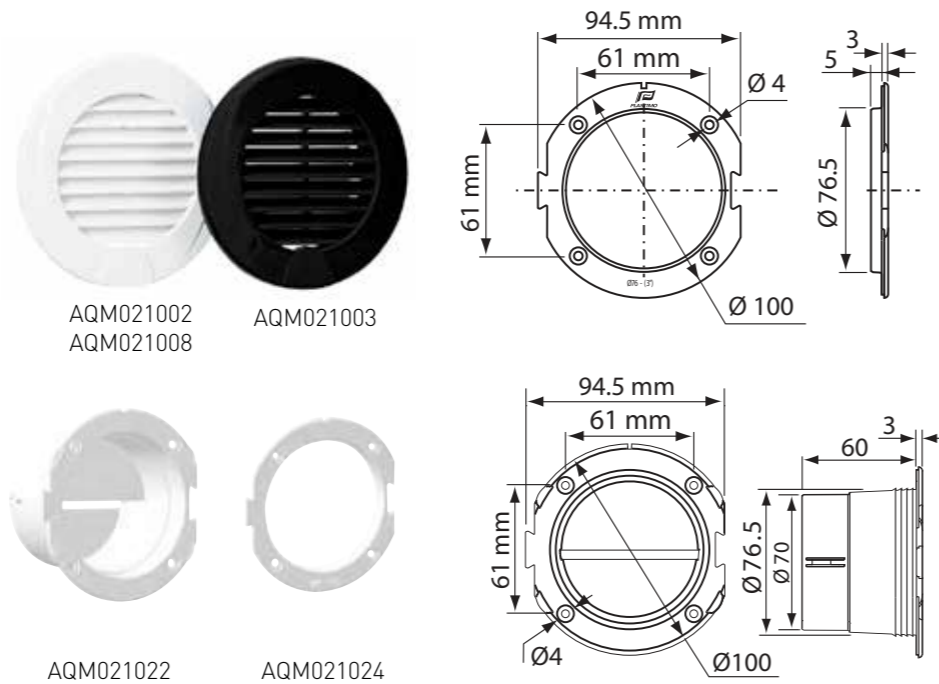

Ventilator Connector and Cover

- Manufactured from polypropylene
- Made to support hose along bulkhead
- Louvred to ensure ventilation but prevents heavy water ingress
- Quick and easy installation:
- Drill a $\varnothing 76.2$ mm hole. Notches ensure the perfect hold of the adapter in the bulkhead. Secure the adapter with 4 x M4 screws and sealant for waterproofness (compatible with most common sealants). Clip a louvred vent if necessary: moulded-in ribs contribute to the vent's secured position. Fit the hose on the adapter. Two lugs hold the hose, while waiting to be secured with stainless steel hose clips (not supplied).