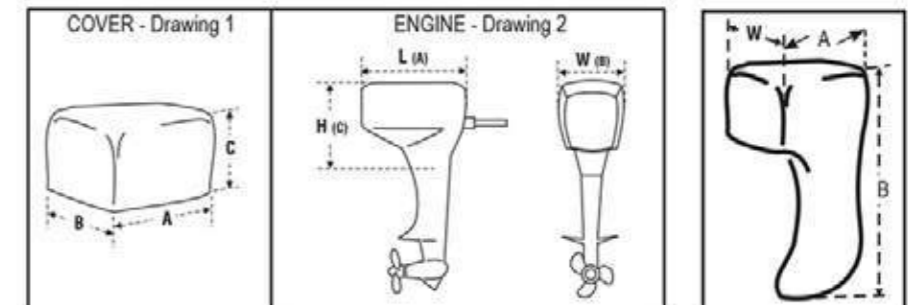

Model	Colour	Horsepower approx	Dimensions: cm			Format	Barcode	Part No:
			A	B	C			
Top cover - size 1	Silver	2-5	40	25	32	Header & Bag	5056228220121	AQM006401
Top cover - size 2	Silver	2-15	48	27	35	Header & Bag	5056228220138	AQM006402
Top cover - size 3	Silver	10-45	55	33	45	Header & Bag	5056228220145	AQM006403
Top cover - size 4	Silver	30-90	63	35	50	Header & Bag	5056228220152	AQM006404
Top cover - size 5	Silver	70-150	73	40	65	Header & Bag	5056228220169	AQM006405
Top cover - size 6	Silver	115-225	75	45	75	Header & Bag	5056228220176	AQM006406
Top cover - size 7	Silver	150-300	90	60	80	Header & Bag	5056228220183	AQM006407
Full body cover - size 1	Silver	2.5-10	75	125	-	Header & Bag	5056228220190	AQM006411
Full body cover - size 2	Silver	8-70	87	157	-	Header & Bag	5056228220206	AQM006412
Full body cover - size 3	Silver	70-150	125	210	-	Header & Bag	5056228220213	AQM006413