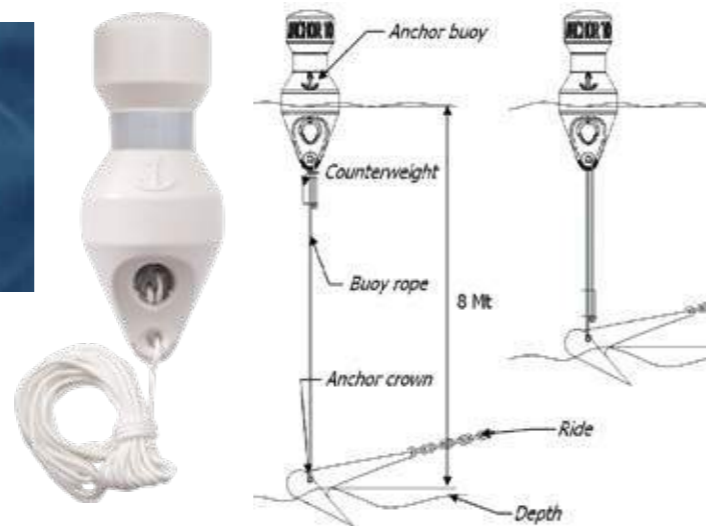

Description	Line length: m	Overall Diameter: mm H x Ø	Dimensions Deck fixing to rest: mm	Format	Barcode	Part No:
Buoy with reflective tape	11	507 x 200	2	With ID Sticker	5056228216148	AQM010041

Marine Multi Tool

- Tool features:
  Long Nose Pliers
  Wire Cutter
  Clip Point Knife
  Scale
  Phillips screwdriver
  Bottle Opener
  Metal File
  Serrated Drop Point Knife
  Screwdriver
  Can Opener