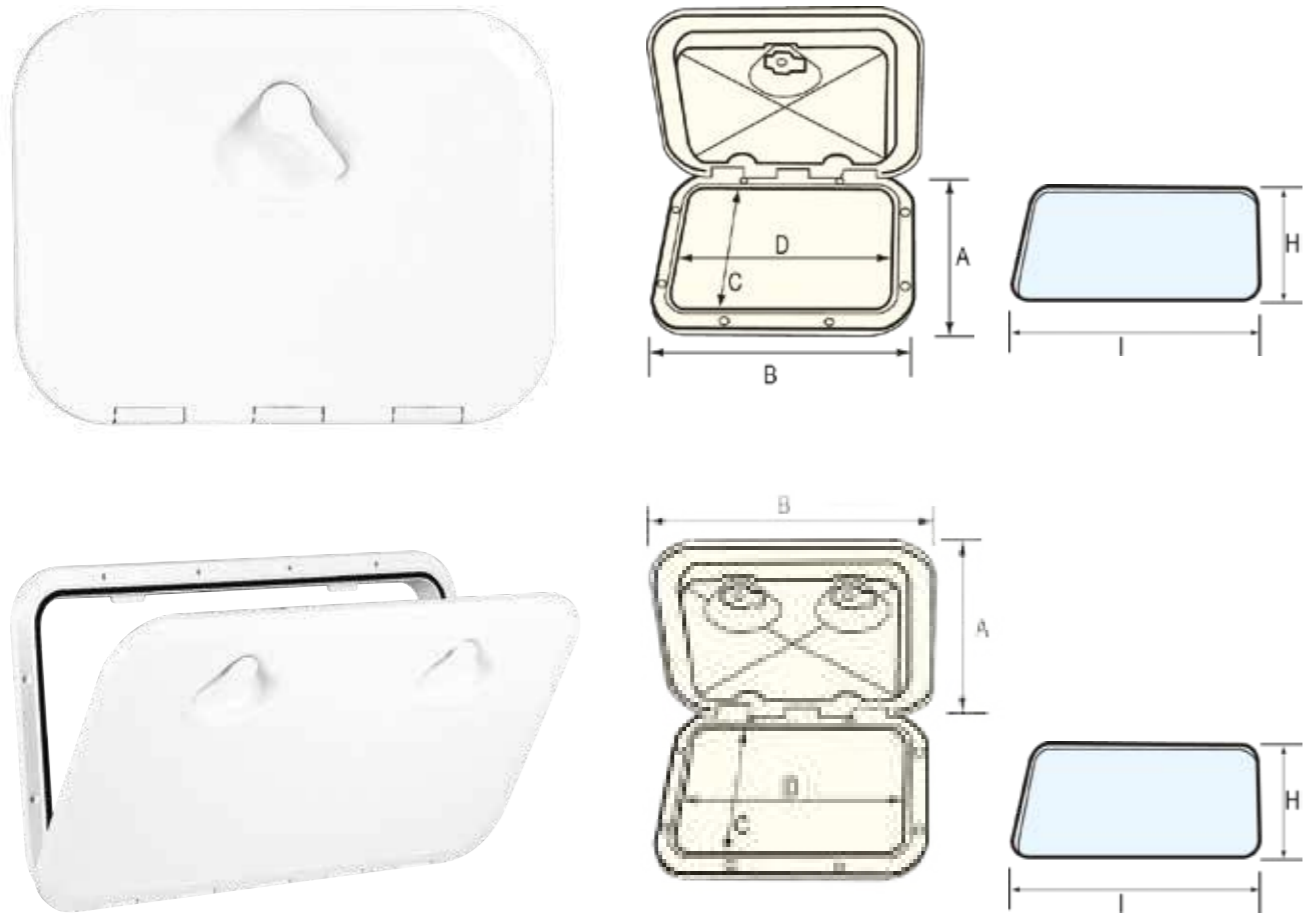

- Ideal for external use on boats of any size
- Made form UV resistant high-grade ASA plastic
- 180° opening door
- Durable handle(s) for easy opening
- Designed with a non-skid surface
- Can be mounted both horizontally and vertically
- Mounted with hidden screws for discrete appearance
- EPDM rubber gasket, provides resistance to water

Top Line Hatch

Description	Colour	Overall Dimensions:	Dimensions: mm				Certification	Format	Barcode	Part No:
		mm A x B	C	D	H	I				
Standard, 1 handle	White	270 x 375	190	289	196	296	ISO12216	Bagged With ID Sticker	5056228219477	AQM064212
Standard, 2 handles	White	353 x 606	275	520	283	530	ISO12216	Bagged With ID Sticker	5056228219491	AQM064214
Standard, 2 handles	White	315 x 440	237	357	243	363	ISO12216	Bagged With ID Sticker	5056228219484	AQM064213
Standard, 2 handles	White	243 x 607	162	521	173	530	ISO12216	Bagged With ID Sticker	5056228219460	AQM064211
Standard, 2 handles	White	370 x 375	293	293	295	295	ISO12216	Bagged With ID Sticker	5056228219507	AQM064216
Standard, 2 handles	White	460 x 525	382	433	390	445	ISO12216	Bagged With ID Sticker	5056228219514	AQM064217