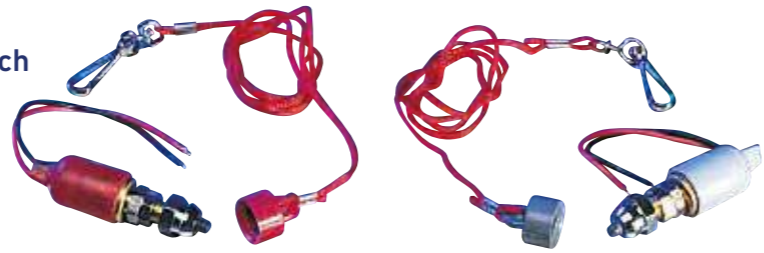

Ignition Cut Out Device - Dead Man Switch

Type	Termination	For Ignition Type	Material	Format	Barcode	Part No
Through Panel Mount	2 wire leads	Magneto	Chrome Plate on Brass with PVC Sleeve	Header & Bag	5056228215240	AQM007522
Through Panel Mount	2 wire leads	Electronic	Chrome Plate on Brass with PVC Sleeve	Header & Bag	5056228215257	AQM007523

Engine Starter Rope

Description	Colour	Reel Length: m	Format	Barcode	Part No
5mm, polyester	White	200	ID sticker	5056228220220	AQM036865