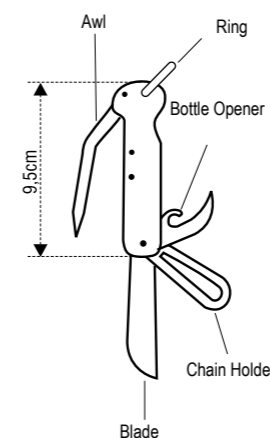

Sailing Knife

- Stainless Steel

Blade length: cm	Format	Barcode	Part No:
9.5	Header & Bag	5056228220022	AQM010409

Sailing Knife

- Stainless Steel