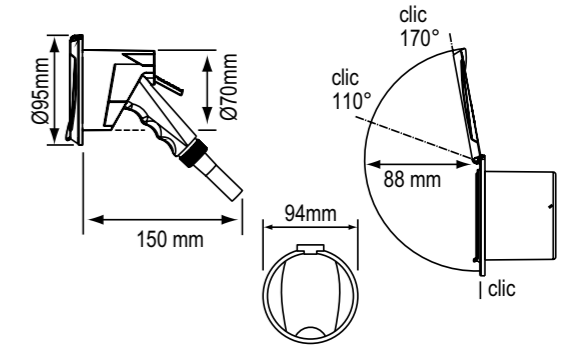

Deck Shower with Spray and Lid

- Easy installation
- Made from ASA plastic
- PVC hose

Description	Housing Colour	Shower Head	Hose Length: M	Format	Barcode	Part No:
Housing, head and hoser	White	White	3	Euroslot Carded	5056228218456	AQM047765