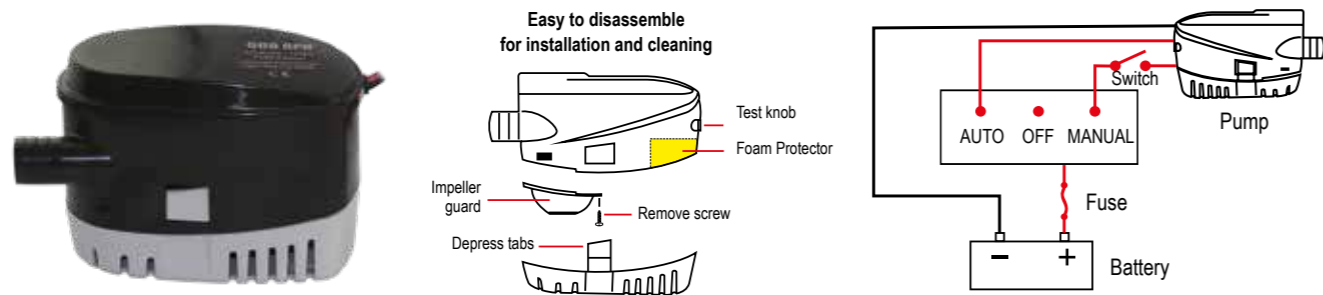

Automatic Bilge Pump

- Very simple disassembly for installation and cleaning
- Features a built-in automatic float switch which activates pump when water rises
- Float switch allows pump to operate when boat unattended
- Also has manual button test
- Made of ASA

Description	Flow rate: GHP	Hose Diameter: mm	Voltage	Fuse	Amps	Format	Barcode	Part No:
Automatic	600	19	12	4A	2.5	Euroslot Carded	5056228218289	AQM044960