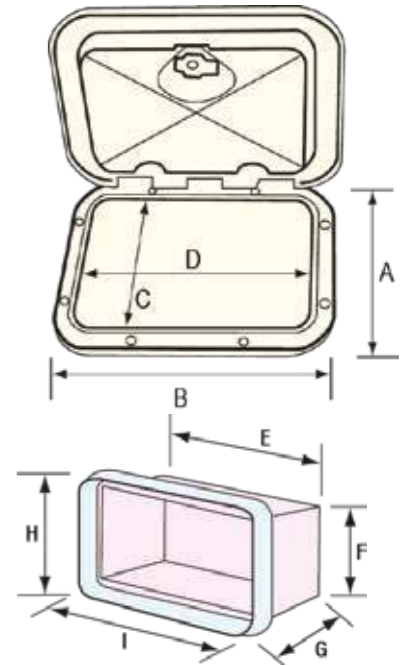

AQM064132

With Lock - AQM064132