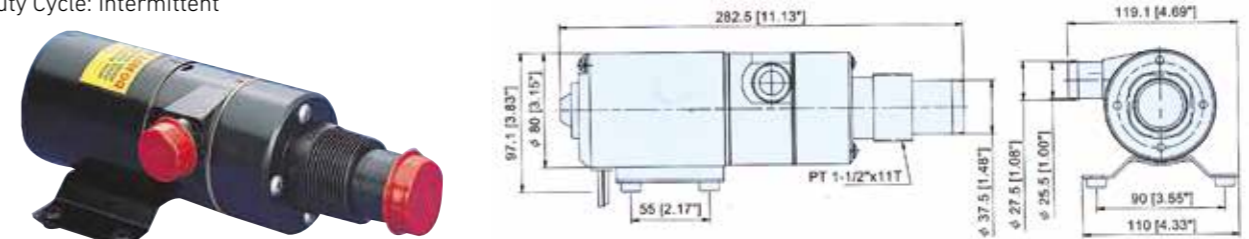

Waste Pump with Macerator

- Runs dry without damage
- Thermal overload, automatic restart
- Duty Cycle: Intermittent

Description	Flow rate: L/min	Voltage	Amps	Watts	Dimensions: mm L x W x H	Format	Barcode	Part No:
W/macerator	45	12	12	144	284 x 121 x 100	Euroslot Carded	5056228216834	AQM012653

Diaphragm Pump

- Max discharge height - 4m

Description	Flow rate: L/min	Voltage	Dimensions: mm L x W x H	Format	Barcode	Part No:
Diaphragm	19	12	300 x 160 x 130	Euroslot Carded	5056228216810	AQM012638

Environmental Electronic Level Switch - E.E.L.S.

- Can be used with any bilge pump up to 20A
- Operates with an electronic sensor instead of the air pressure or any moving parts
- Designed to sense the water level with great precision and accuracy
- E.E.L.S is environmentally friendly as it operates only when it senses water keeping oil and fuel spills in the bilge
- It has insulated electrical contacts
- Casing from durable Nylon and ABS plastic
- 100% impermeability to water