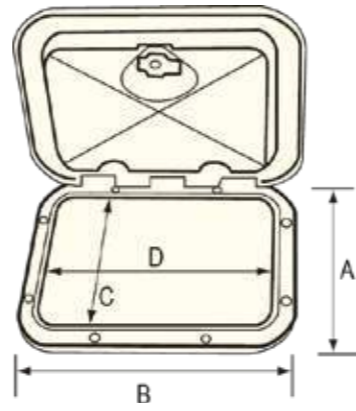

Mid Line Hatch

AQM064102

With Lock - AQM064112

AQM064104
AQM064106

With Lock - AQM064114
With Lock - AQM064116

Description	Colour	Overall Dimensions: mm A x B	Dimensions: mm				Format	Barcode	Part No:
			C	D	H	I			
Standard, 2 handles	White	355x 600	250	500	282	529	Bagged With ID Sticker	5056228219354	AQM064104
With lock, 2 handles	White	355x 600	250	500	282	529	Bagged With ID Sticker	5056228219385	AQM064114
Standard, 1 handle	White	278 x 378	175	275	198	296	Bagged With ID Sticker	5056228219347	AQM064102
With lock, 1 handle	White	278 x 378	175	275	198	296	Bagged With ID Sticker	5056228219378	AQM064112
Standard, 2 handles	White	380 x 380	275	275	298	298	Bagged With ID Sticker	5056228219361	AQM064106
With lock, 2 handles	White	380 x 380	275	275	298	298	Bagged With ID Sticker	5056228219392	AQM064116