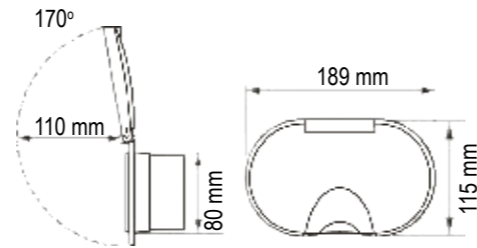

Description	Use	Housing colour	Hose Length: M	Format	Barcode	Part No:
Deck shower + hose + 'T' connector	Cold water	White	3	Euroslot Carded	5056228218463	AQM047782
Deck shower + hose + chrome plated mixer tap 'T' connector	Mixer tap	White	3	Euroslot Carded	5056228218470	AQM047784