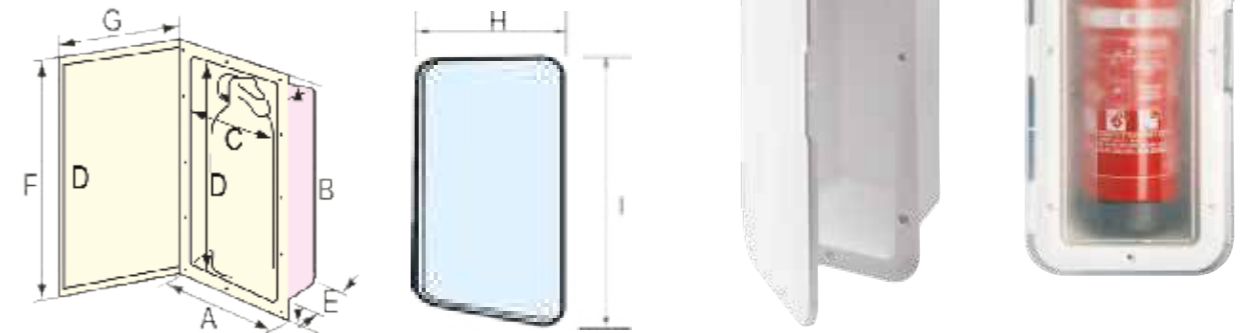

Description	Colour	Extinguisher		Dimensions: mm							Format	Barcode	Part No:		
		size: kg		A	B	C	D	E	F	G				H	I
With door	White	1		174	424	120	370	105	434	196	124	374	With ID Sticker	5056228219552	AQM064422
With door	White	2		204	474	150	415	120	484	226	154	424	With ID Sticker	5056228219576	AQM064432
With transparent door	White	1		174	424	120	370	105	434	196	124	374	With ID Sticker	5056228219569	AQM064423
With transparent door	White	2		204	474	150	415	120	484	226	154	424	With ID Sticker	5056228219583	AQM064433

Shore Power Case

- Ideal for controlling high current devices such as winches, capstans, and other equipment
- ASA outer case impervious to hydrocarbons and temperature fluctuations
- Hinged cover resistant to shocks and UV-rays
- Pre-wired for easy installation
- European plus, comes with a bi-polar residual circuit breaker and LED indicator
- Max voltage 220V