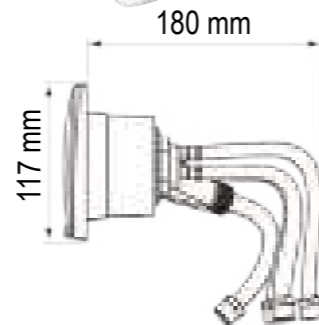

Description	Use	Housing colour	Hose Length: M	Format	Barcode	Part No:
Deck shower + hose + 'T' connector	Cold water	White	3	Euroslot Carded	5056228218463	AQM047782
Deck shower + hose + chrome plated mixer tap 'T' connector	Mixer tap	White	3	Euroslot Carded	5056228218470	AQM047784