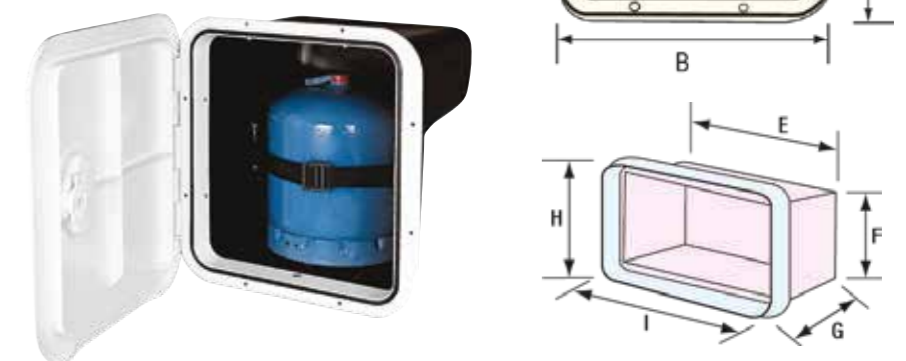

Top Line Storage Hatch - Gas Bottle

- For storage of 3kg gas bottle
- Fixing strap for securing bottle supplied

Description	Colour	Overall Dimensions:	Dimensions: mm							Format	Barcode	Part No:
		mm A x B	C	D	E	F	G	H	I			
Interrupted gasket, 1 handle	White	370 x 390	289	323	330	300	270	305	338	With ID Sticker	5056228219545	AQM064242