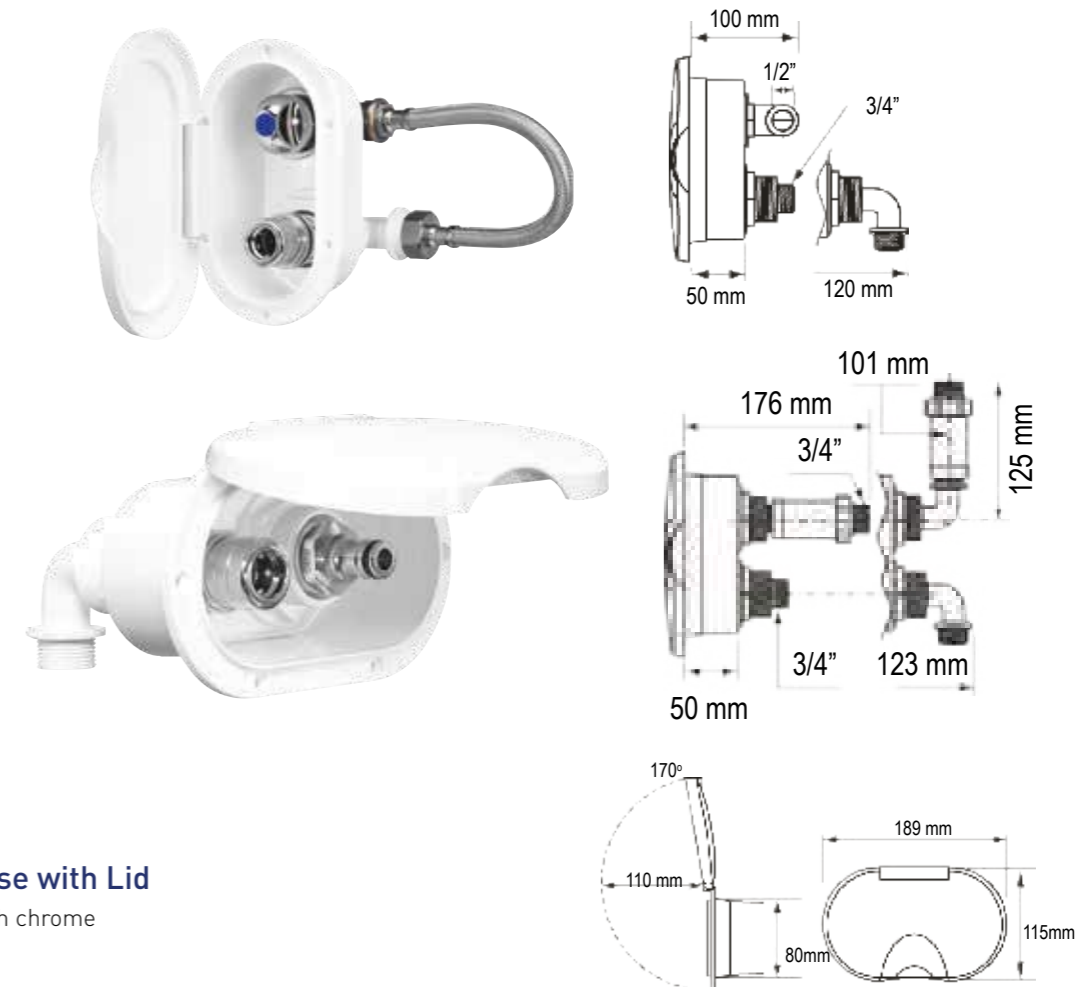

Thru Hull Easy Mount

- Compatible with most silicone pleasants
- Made form polyamide

Description	Colour	Thread diameter A: in	Dimensions: mm					Format	Barcode	Part No:
			B	C	ØD	E	ØF			
Threaded with hose barb	White	3/4	20	45	35	15	16	Header & Bag	5056228218296	AQM045120
Threaded with hose barb	White	7/8	25	80	53	39	19	Header & Bag	5056228218302	AQM045125
Threaded with hose barb	White	1 1/4	28/35	125	61	45	18	Header & Bag	5056228218319	AQM045128
Threaded with hose barb	White	1 1/2	38 or 1 1/4 seacock	121	70	50	24	Header & Bag	5056228218326	AQM045138