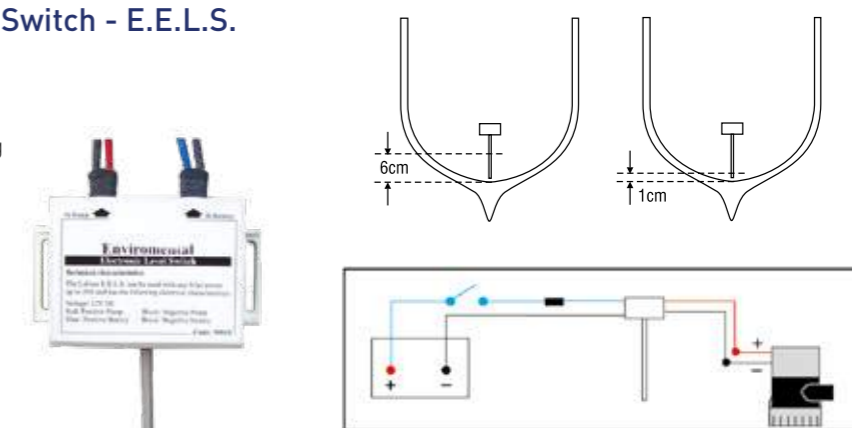

Description	Amps	Voltage	Connection to main circuit	Format	Barcode	Part No:
Level Switch	20	12	Inline	Header & Bag	5056228217350	AQM018522

Automatic Float Switch

- Designed for the automatic control of electrically driven bilge pumps
- Designed with a reliable rolling-ball and switch system that prevents rapid on/off cycling
- Safer than mercury switches
- When water lifts chamber buoy up 6cm, the switch automatically turns the bilge pump on until bilge is empty
- Switch has a plastic housing

Description	Voltage	Fuse	Dimensions: mm L x W x H	Format	Barcode	Part No:
Float Switch	12/24	15A	110 x 7 x 6.5	Header & Bag	5056228217367	AQM018526