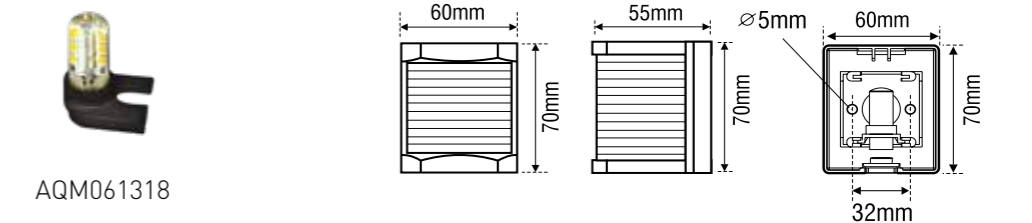

Classic LED 12 Navigation Lights

- Designed for vessels up to 12m
- Made of tough UV stabilised ABS polycarbonate compound
- Shatter-proof acrylic lens
- Stainless steel electrical contacts
- Waterproof, non corrosive and non magnetic
- Screw mounted and connected to central or auxillary circuit
- Supplied with silicon encapsulated LED bulb
- Bulb lifetime: 50,000 hours

Description / Type	Light Colour	Housing colour	Dimensions: mm H x W x D	Voltage	Visible Distance: nm	Certificates	Format	Barcode	Part No:
Starboard 112.5° light	green	black	70 x 60 x 55	12-24	1	COLREG 72 MSC 253(83) EN14744:2005	Header & Bag	5056228218937	AQM061202
Port 112.5° light	red	black	70 x 60 x 55	12-24	1		Header & Bag	5056228218920	AQM061201
Stern 135° light	white	black	70 x 60 x 55	12-24	2		Header & Bag	5056228218944	AQM061203
Masthead 225° light	white	black	70 x 60 x 55	12-24	2		Header & Bag	5056228218951	AQM061204
Bi-colour 225° light	bi-colour	black	70 x 60 x 55	12-24	1		Header & Bag	5056228218968	AQM061205
Bulb kit	-	-	-	12-24	-		Header & Bag	5056228219217	AQM061318

Classic LED 12 All-Round Navigation Lights

- Designed for vessels up to 12m
- Made of tough UV stabilised ABS polycarbonate compound
- Shatter-proof acrylic lens
- Stainless Steel electrical contacts
- Waterproof, non corrosive and non magnetic
- Screw mounted and connected to central or auxillary circuit
- Supplied with silicon encapsulated LED bulb
- Bulb lifetime: 50,000 hours