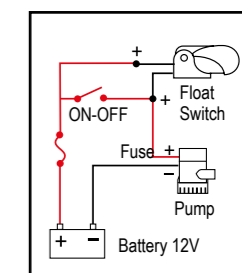

Description	Voltage	Fuse	Dimensions: mm L x W x H	Format	Barcode	Part No:
Float Switch	12/24	15A	110 x 7 x 6.5	Header & Bag	5056228217367	AQM018526

Shower Sump System

- ◆ Designed for use on boats with built-in sink, shower or bath
- ◆ LSU 600 will pump all water out of drain and into tank
- ◆ Compact and can be mounted on floor or wall
- ◆ The built-in automatic bilge pump will start operating when float switch senses water
- ◆ Features a filter and a non-return valve at outlet hose
- ◆ 3 inlet hoses and 1 outlet hose