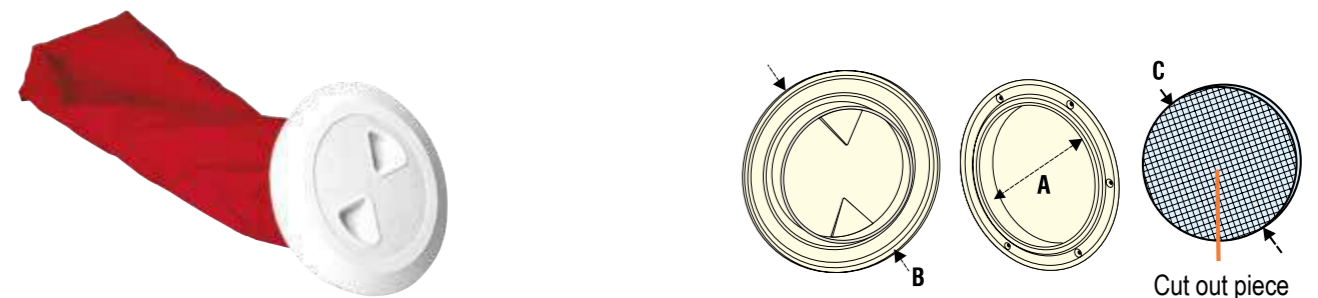

Description	Colour	Diameter: mm		Dimensions: mm		Format	Barcode	Part No:
		A	B	C				
Finger hold release, w/removable bag	White	108	162	120	Header & Bag	5056228219750	AQM065902	
Finger hold release, w/removable bag	White	133	187	145	Header & Bag	5056228219767	AQM065904	
Finger hold release, w/removable bag	White	168	222	180	Header & Bag	5056228219774	AQM065908