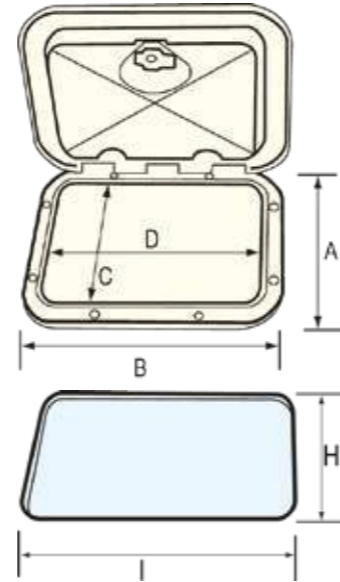

Mid Line Storage Hatch

AQM066124

With Lock - AQM064134

AQM064132

With Lock - AQM064132

AQM064142

Description	Colour	Overall Dimensions: mm A x B	Dimensions: mm							Format	Barcode	Part No:
			C	D	E	F	G	H	I			
Standard, 2 handles	White	355x 600	250	500	520	280	320	285	535	Bagged With ID Sticker	5056228219408	AQM064124
With lock, 2 handles	White	355x 600	250	500	520	280	320	285	535	Bagged With ID Sticker	5056228219422	AQM064134
With lock, 1 handle	White	278 x 378	175	275	270	170	160	210	305	Bagged With ID Sticker	5056228219415	AQM064132
Standard, w/drawers, 1 handles	White	278 x 378	175	275	270	170	160	210	305	Bagged With ID Sticker	5056228219446	AQM064142
With lock, w/drawers, 1 handle	White	278 x 378	175	275	270	170	160	210	305	Bagged With ID Sticker	5056228219453	AQM064152
With lock, 2 handles	White	380 x 380	275	275	280	280	250	315	315	Bagged With ID Sticker	5056228219439	AQM064136

Classic Hatch

AQM064002

With Lock - AQM064012

Description	Colour	Overall Dimensions: mm		Dimensions: mm				Format	Barcode	Part No:
		A x B	C	D	H	I				
Standard, 1 handle	White	275 x 375	180	280	198	298	Bagged With ID Sticker	5056228219224	AQM064002	
Standard, w/removable cover, 1 handle	White	275 x 375	180	280	198	298	Bagged With ID Sticker	5056228219255	AQM064012	
Standard, 2 handles	White	355 x 600	255	500	275	529	Bagged With ID Sticker	5056228219231	AQM064004	
Standard, w/removable cover, 2 handles	White	355 x 600	259	506	282	530	Bagged With ID Sticker	5056228219262	AQM064014	
Standard, 2 handles	White	463 x 517	362	416	386	442	Bagged With ID Sticker	5056228219248	AQM064006	