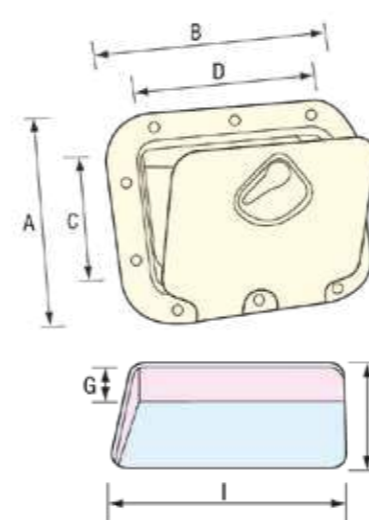

Classic Storage Hatch

AQM064032

AQM064042

AQM064022

AQM064034

AQM064024

Description	Colour	Overall Dimensions: mm		Dimensions: mm							Format	Barcode	Part No:
		A x B	C	D	E	F	G	H	I				
Standard, 1 handle	White	275 x 375	180	280	270	170	160	210	305	Bagged With ID Sticker	5056228219309	AQM064032	
Standard, w/drawers, 1 handle	White	275 x 375	180	280	270	170	160	210	305	Bagged With ID Sticker	5056228219330	AQM064042	
Standard, w/storage bag, 1 handle	White	275 x 375	180	280	-	-	220	198	298	Bagged With ID Sticker	5056228219279	AQM064022	
Standard, 2 handles	White	355 x 600	255	500	495	245	291	280	535	Bagged With ID Sticker	5056228219316	AQM064034	
Standard, w/storage bag, 2 handles	White	355 x 600	250	500	-	-	220	275	524	Bagged With ID Sticker	5056228219286	AQM064024	
Standard, 2 handles	White	463 x 517	362	416	410	350	290	395	445	Bagged With ID Sticker	5056228219323	AQM064036	
Standard, w/storage bag, 2 handles	White	463 x 517	362	416	-	-	220	386	442	Bagged With ID Sticker	5056228219293	AQM064026	