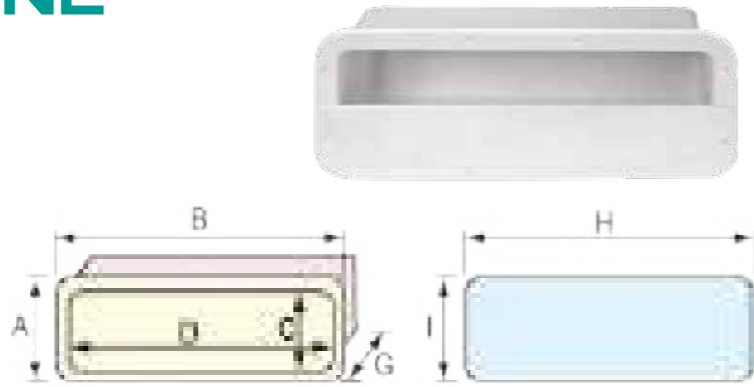

Utility Storage Unit - 1/2 Open

- Ideal for storing loose items when on board
- Space saving on deck
- 1/2 open with protective barrier blocking the lower half
- Can be placed horizontally on any flat surface
- Easily mounted using silicone or polyurethane construction adhesive
- Drilling points marked, in case screws are required
- Made of highly resistant plastic material

Description	Colour	Overall Dimensions		Dimensions: mm							Format	Barcode	Part No:
		H x W x D	A	B	C	D	G	H	I				
1/2 Open	White	170 x 420 x 100	170	420	120	370	100	380	130	With ID Sticker	5056228219781	AQM065985	

Storage Net

- High quality storage net, ideal for keeping loose items safe
- Made of UV resistant plastic
- Easy installation - either screws or stuck
- Appropriate for inflatable and rigid boats
- Supplied with adhesive sticker

Description	Colour	Overall Dimensions		Format	Barcode	Part No:
		H x W x D				
Black Net	White	120 x 205 x 10		Header & Bag	5056228219804	AQM065989

Refuse Bag Holder

- Ideal for keeping cockpit and cabin tidy and clean
- Easily mounted on any flat and even surface or on rails
- Cover prevents contents from falling out of bag
- Can use common supermarket bags or kitchen refuse bags
- Not supplied with bags