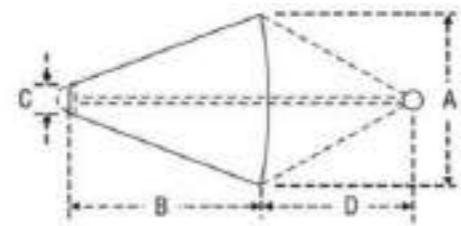

Sea Anchor (Drogue)

- Strong coated PVC.
- Continuous webbing inside for strength and durability
- Easy to deploy and to retrieve, without tangling and spinning
- Portable, compact design dries quickly and stores easily
- Weighted bottom and automatic opening
- Ideal for fishing: designed to reduce boat speed, slow down drift, stabilize hull and reduce swing frequency
- Suitable for power boats, sail boats, inflatable boats, jet skis, kayaks as sea brake or sea anchor.
- Packed with harness buoy.

Description / Type	Boat Length		Dimensions: cm				Format	Barcode	Part No:
	m	ft	A	B	C	D			
Sea anchor No1	4.5	15	50	55	8	64	Header & Bag	5056228216483	AQM010156
Sea anchor No2	6	20	65	75	10	70	Header & Bag	5056228216476	AQM010154