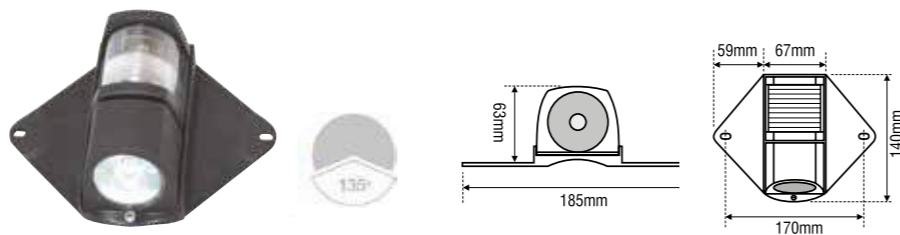

Classic 12 Masthead and Deck Lights

Description / Type	Light Colour	Housing colour	Dimensions: mm L x W	Voltage	Visible Distance: nm	Format	Barcode	Part No:
Masthead & Deck 225° lights	white	black	140 x 170	12	2	Header & Bag	5056228219033	AQM061225

Junior 7 Navigation Lights

- Waterproof, non corrosive and non magnetic
- For craft under 7m but approved by DOT for vessels up to 12m
- Vertical mounted
- Shatterproof plexiglass lens
- Small but without compromise on style or function
- Provided with a two sided adhesive tape and flange to aid fitting
- Brass contacts