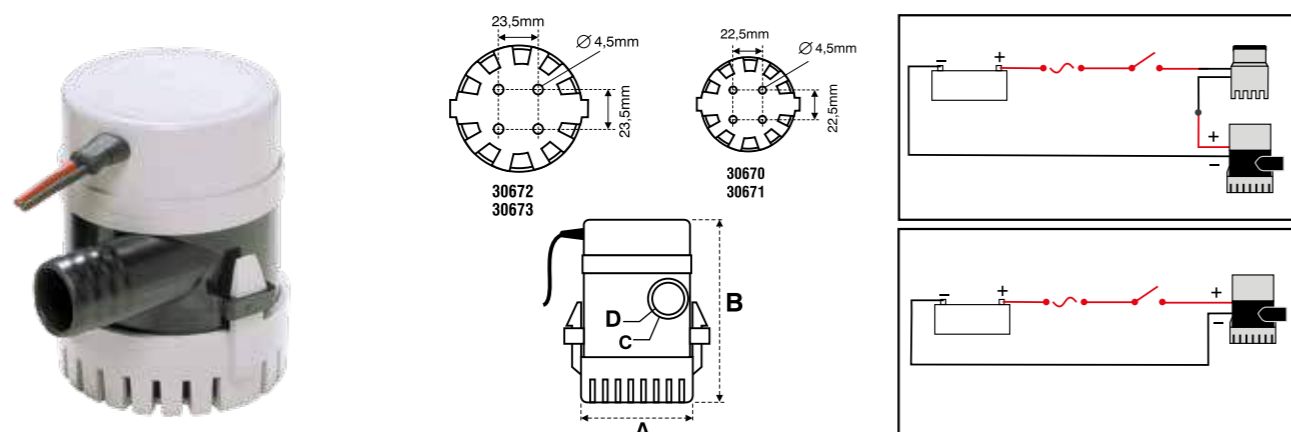

Submersible Bilge Pump

- Made from ASA
- Snap on strainer base for easy installation and cleaning

Description	Flow rate: GHP	Voltage	Fuse	Dimensions: mm				Format	Barcode	Part No:
				A	B	C	D			
Submersible	500	12	2	60	90	20	15	Euroslot Carded	5056228218258	AQM044050
Submersible	700	12	8	70	105	25	20	Euroslot Carded	5056228218265	AQM044070
Submersible	1000	12	10	70	105	30	25	Euroslot Carded	5056228218272	AQM044100

Water Pump

- Runs dry without damage
- Thermal overload, automatic restart
- Duty Cycle: Intermittent

Description	Flow rate: L/min	Voltage	Amps	Pressure bar / psi	Dimensions: mm L x W x H	Format	Barcode	Part No:
Self priming / cutoff	12.5	12	7	2.45 35	210 x 110 x 120	Euroslot Carded	5056228216827	AQM012651