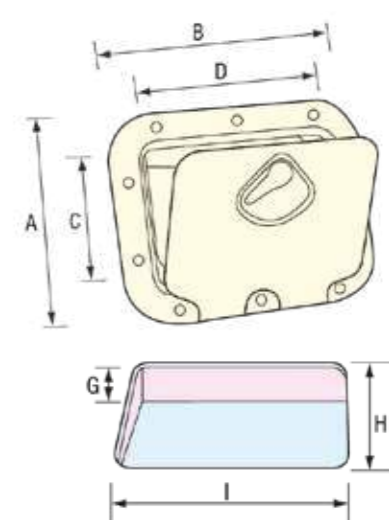

Classic Storage Hatch

AQM064032

AQM064042

AQM064022

AQM064034

AQM064024

Description	Colour	Overall Dimensions: mm		Dimensions: mm							Format	Barcode	Part No:
		A x B	C	D	E	F	G	H	I				
Standard, 1 handle	White	275 x 375	180	280	270	170	160	210	305	Bagged With ID Sticker	5056228219309	AQM064032	
Standard, w/drawers, 1 handle	White	275 x 375	180	280	270	170	160	210	305	Bagged With ID Sticker	5056228219330	AQM064042	
Standard, w/storage bag, 1 handle	White	275 x 375	180	280	-	-	220	198	298	Bagged With ID Sticker	5056228219279	AQM064022	
Standard, 2 handles	White	355 x 600	255	500	495	245	291	280	535	Bagged With ID Sticker	5056228219316	AQM064034	
Standard, w/storage bag, 2 handles	White	355 x 600	250	500	-	-	220	275	524	Bagged With ID Sticker	5056228219286	AQM064024	
Standard, 2 handles	White	463 x 517	362	416	410	350	290	395	445	Bagged With ID Sticker	5056228219323	AQM064036	
Standard, w/storage bag, 2 handles	White	463 x 517	362	416	-	-	220	386	442	Bagged With ID Sticker	5056228219293	AQM064026	