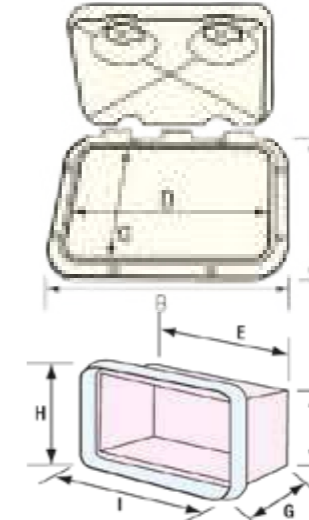

Classic Storage Hatch

AQM064032

AQM064042

AQM064022

AQM064034

AQM064024

Description	Colour	Overall Dimensions: mm		Dimensions: mm							Format	Barcode	Part No:
		A x B	C	D	E	F	G	H	I				
Standard, 1 handle	White	275 x 375	180	280	270	170	160	210	305	Bagged With ID Sticker	5056228219309	AQM064032	
Standard, w/drawers, 1 handle	White	275 x 375	180	280	270	170	160	210	305	Bagged With ID Sticker	5056228219330	AQM064042	
Standard, w/storage bag, 1 handle	White	275 x 375	180	280	-	-	220	198	298	Bagged With ID Sticker	5056228219279	AQM064022	
Standard, 2 handles	White	355 x 600	255	500	495	245	291	280	535	Bagged With ID Sticker	5056228219316	AQM064034	
Standard, w/storage bag, 2 handles	White	355 x 600	250	500	-	-	220	275	524	Bagged With ID Sticker	5056228219286	AQM064024	
Standard, 2 handles	White	463 x 517	362	416	410	350	290	395	445	Bagged With ID Sticker	5056228219323	AQM064036	
Standard, w/storage bag, 2 handles	White	463 x 517	362	416	-	-	220	386	442	Bagged With ID Sticker	5056228219293	AQM064026	