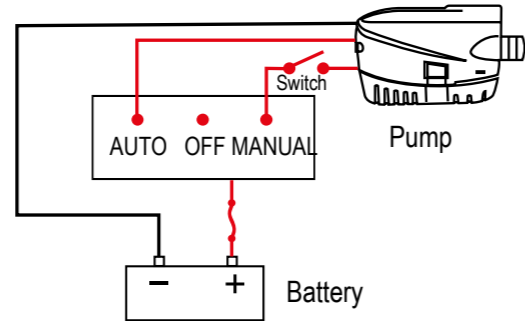

Shower Sump System

- Designed for use on boats with built-in sink, shower or bath
- LSU 600 will pump all water out of drain and into tank
- Compact and can be mounted on floor or wall
- The built-in automatic bilge pump will start operating when float switch senses water
- Features a filter and a non-return valve at outlet hose
- 3 inlet hoses and 1 outlet hose

Description	Amps	Voltage	Inlet hoses: Ømm	Outlet hose: Ømm	Format	Barcode	Part No:
LSU600	12/24	15A	2 x 19, 1 x 25.4	19.9 / 25.4	With ID Sticker	5056228218449	AQM047751