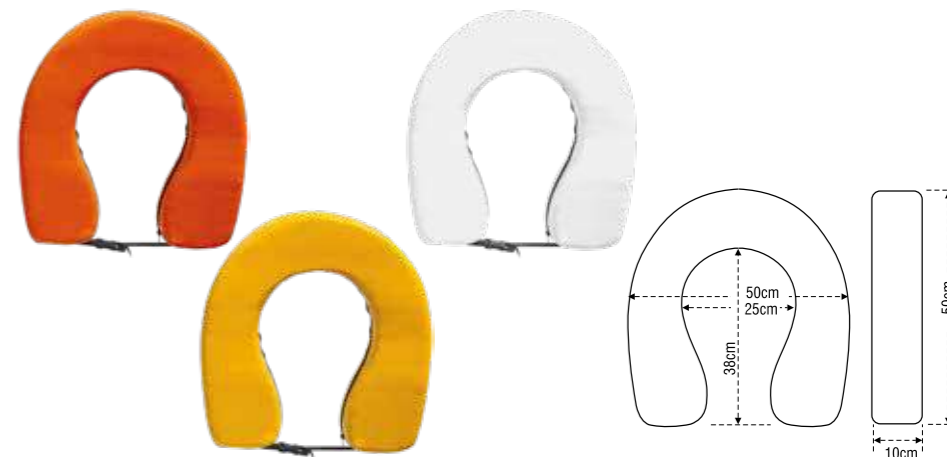

Horseshoe Lifebuoy

- Essential equipment for all boats, yachts and motorboats
- Offers personal floatation to seafarers in man overboard emergency
- Must-have item for safe and carefree sailing
- Simple to use and features a flexible zipper cover and a plastic clip fastening

Description / Type	Colour	Buoyancy: N	Format	Barcode	Part No.
Horseshoe	Orange	140	With Card ID Tag	5056228216032	AQM010011
Horseshoe	White	140	With Card ID Tag	5056228216049	AQM010012
Horseshoe	Yellow	140	With Card ID Tag	5056228216056	AQM010013

Horseshoe Lifebuoy Set

- Horseshoe made from polyester with PVC backing
- Waterproof fabric does not fade and is resistant to UV
- Set includes: - Storage case, horseshoe lifebuoy, lifebuoy light and 30m Ø8mm floating rope