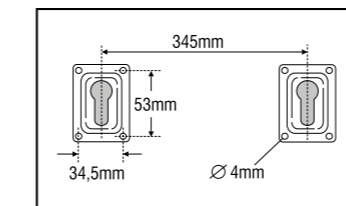

Type	Dia: cm H x W	Weight: g	Format	Barcode	Part No:
2 step	55 x 35	950	With ID Sticker	5056228218227	AQM044002
4 step	110 x 35	1550	With ID Sticker	5056228218234	AQM044004

Rope Ladder

- Ideal for any kind of boat
- Guaranteed easy storage
- Made of polyester rope and durable polypropylene plastic steps
- Ladder can secure around any cleat on deck, no permanent mounting is needed