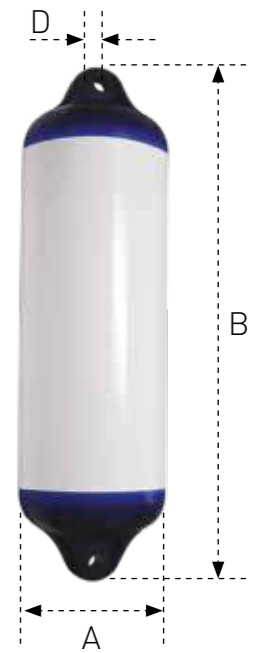

Heavy Duty Cylindrical Fender

- Made from plastisol PVC with rotational moulding procedure
- UV resistant
- Made as one piece with no joins and consistent wall thickness
- Simple valve makes for easy inflation
- Suitable for any kind of boat from 10 - 50ft
- Inflation pressure: 2.1lbs / 0.15bar at 68°F / 20°C

Model	Colour	A x B Dims mm	D Eye Dia mm	Volume per product: lt	Weight: kg	Boat Size: m / ft	Format	Barcode	Part No:
H2	White w/blue end	140 x 500	13	6.3	0.7	3-6 / 10-20	Plasticard ID Tag	5056228221241	AQM055102
H3	White w/blue end	160 x 560	18	9.1	1.2	5-9 / 15-30	Plasticard ID Tag	5056228221258	AQM055103
H4	White w/blue end	190 x 640	18	14.5	1.75	6-11 / 20-35	Plasticard ID Tag	5056228221265	AQM055104
H5	White w/blue end	220 x 640	22	18.6	2	8-12 / 25-40	Plasticard ID Tag	5056228221272	AQM055105
H6	White w/blue end	220 x 760	22	23.2	2.3	9-14 / 30-45	Plasticard ID Tag	5056228221289	AQM055106
H7	White w/blue end	280 x 760	24	35.1	3	11-15 / 35-50	Plasticard ID Tag	5056228221296	AQM055107

Cylindrical Fender

- Made from plastisol PVC with rotational moulding procedure
- Made as one piece with no joins and consistent wall thickness
- High gloss finish
- Suitable for any kind of boat from 10 - 40ft