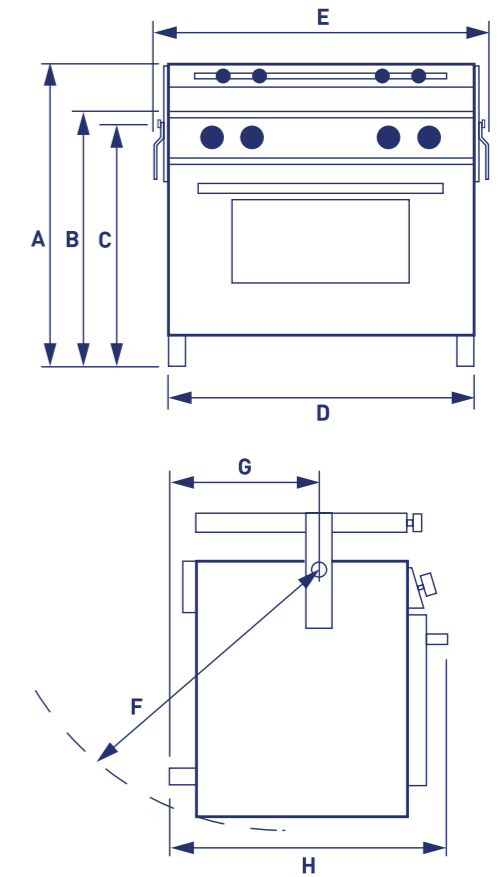

Neptune 4500 Series

- A 450mm marine cooker, designed and manufactured in the UK
- Features: hob, grill and oven with integrated gimballs and searails
- Flame failure device on all burners
- 3KW fast burner standard on all hobs
- Supplied with grill pan
- Stainless steel construction 4500 & 4500 Deluxe, stainless steel front, top and fascia – 4500E
- Vitreous enamelled oven interior for easy cleaning
- Thermostat controlled oven
- Spark ignition on all burners (except 4500E model)
- Stainless steel door with window
- Awarded PBO Best Buy

Model	Finish	Electric Ignition on all burners	Flame Failure Device	Gimballs & Searails	Gimball Lock	Part No
Neptune 4500 Deluxe	All stainless construction with black and silver door	Yes - controlled by fascia switch	Yes - on all burners	Yes - included as standard	Yes	LE60108D
Neptune 4500	All stainless construction	Yes - controlled by fascia switch	Yes - on all burners	Yes - included as standard	No	LE60108
Neptune 4500 E	Stainless front, top and fascia with zintec sides	No	Yes - on all burners	Yes - included as standard	No	LE60108E

Model range	Key Features	A : Base to fiddle rail mm	B : Base to pan support mm	C : Base to gimbal bracket mm	D : Width without gimballs mm	E : Width with gimballs mm	F: Gimbaling arc mm	G : Back to gimbal fixture mm	Depth mm	Weight kg	Oven Dims mm
Neptune 4500D / 4500 / 4500E	450mm wide 2 burner hob with separate grill and oven	560	505	475	450	470	510	225	420	18.5	360x250x220
Neptune 4500 Hob	450mm wide 2 burner hob with separate grill	245	190	250	450	485	305	210	400	5.8	-
Pacific 4500	450mm wide 2 burner hob and oven (no grill)	485	425	395	450	470	435	225	420	14.7	360x250x220
Gulf 4500	450mm wide 2 burner hob	150	110	178	450	485	255	210	400	2.8	-
Neptune 5000	500mm wide 3 burner hob with separate grill and oven	620	570	550	500	520	590	245	460	28.5	400x256x240
Pacific 5000	500mm wide 3 burner hob and oven (no grill)	485	435	416	500	520	460	240	460	25	400x256x240

Neptune 4500 Hob

- 2 hob burner with separate grill underneath
- Ideal for installations where space is a premium
- Perfect for craft with very small galley
- 1 x 3kw plus 1 x 2kw burners
- Stainless steel construction throughout