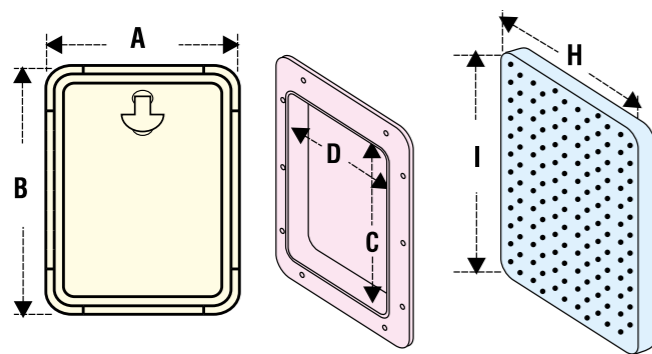

Inspection Hatch with Removable Cover

- EPDM rubber gasket provides resistance to water
- T shapes handle

AQM065204

Description	Colour	Overall Dimensions: mm A x B	Dimensions: mm				Format	Barcode	Part No:
			C	D	H	I			
Standard, Fully removable hatch, 1 handle	White	306 x 356	246	296	255	302	Header & Bag	5056228219590	AQM065202
Standard, Fully removable hatch, 1 handle	White	380 x 380	316	316	325	325	Header & Bag	5056228219606	AQM065204

Star Key Inspection Hatch

- Specially designed thread automatically ejects cover after being turned 360° counter clockwise