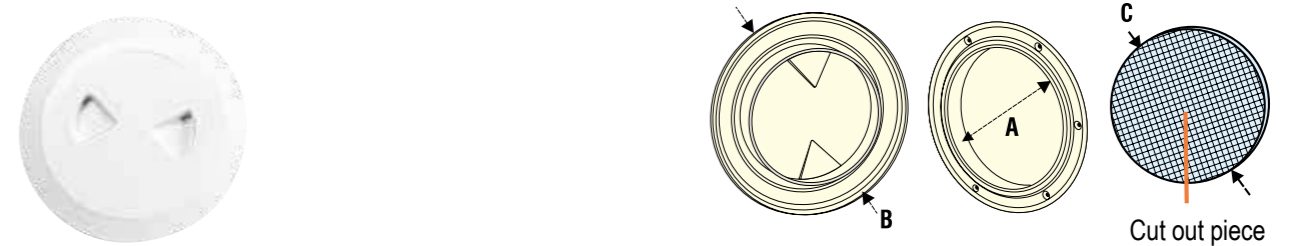

Finger Hold Inspection Hatch

Description	Colour	Diameter: mm		Dimensions: mm		Format	Barcode	Part No:
		A	B	C				
Finger hold release	White	108	162	120	Header & Bag	5056228219675	AQM065702	
Finger hold release	White	133	187	145	Header & Bag	5056228219682	AQM065704	
Finger hold release	White	168	222	180	Header & Bag	5056228219699	AQM065708	

Finger Hold Inspection Hatch with Bag

- Specially designed thread automatically ejects cover after being turned 360° counter clockwise
- Ring secures bag in place
- Bag ideal for storing personal items on board