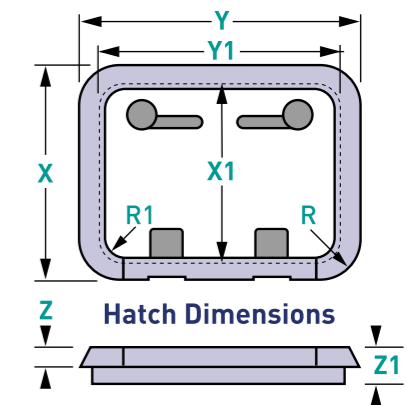

Hatch Dimensions