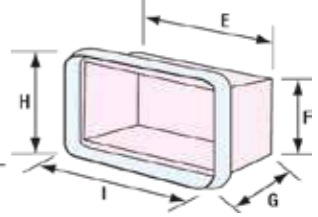

Classic Hatch

Description	Colour	Overall Dimensions: mm		Dimensions: mm				Format	Barcode	Part No:
		A x B	C	D	H	I				
Standard, 1 handle	White	275 x 375	180	280	198	298	Bagged With ID Sticker	5056228219224	AQM064002	
Standard, w/removable cover, 1 handle	White	275 x 375	180	280	198	298	Bagged With ID Sticker	5056228219255	AQM064012	
Standard, 2 handles	White	355 x 600	255	500	275	529	Bagged With ID Sticker	5056228219231	AQM064004	
Standard, w/removable cover, 2 handles	White	355 x 600	259	506	282	530	Bagged With ID Sticker	5056228219262	AQM064014	
Standard, 2 handles	White	463 x 517	362	416	386	442	Bagged With ID Sticker	5056228219248	AQM064006	

Classic Storage Hatch

AQM064022

Description	Colour	Overall Dimensions: mm		Dimensions: mm							Format	Barcode	Part No:
		A x B	C	D	E	F	G	H	I				
Standard, 1 handle	White	275 x 375	180	280	270	170	160	210	305	Bagged With ID Sticker	5056228219309	AQM064032	
Standard, w/drawers, 1 handle	White	275 x 375	180	280	270	170	160	210	305	Bagged With ID Sticker	5056228219330	AQM064042	
Standard, w/storage bag, 1 handle	White	275 x 375	180	280	-	-	220	198	298	Bagged With ID Sticker	5056228219279	AQM064022	
Standard, 2 handles	White	355 x 600	255	500	495	245	291	280	535	Bagged With ID Sticker	5056228219316	AQM064034	
Standard, w/storage bag, 2 handles	White	355 x 600	250	500	-	-	220	275	524	Bagged With ID Sticker	5056228219286	AQM064024	
Standard, 2 handles	White	463 x 517	362	416	410	350	290	395	445	Bagged With ID Sticker	5056228219323	AQM064036	
Standard, w/storage bag, 2 handles	White	463 x 517	362	416	-	-	220	386	442	Bagged With ID Sticker	5056228219293	AQM064026