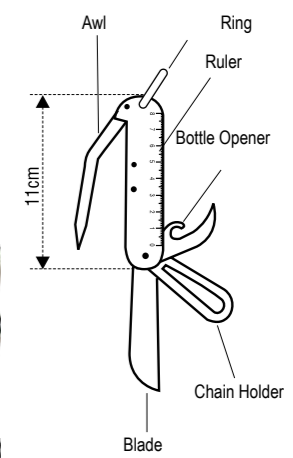

Blade length: cm	Format	Barcode	Part No:
11	Header & Bag	5056228220015	AQM010411

Buoyant Deck Cushions

- Made with waterproof outer material and filled with polyethylene foam
- Integral straps around cushions, making them easy to carry
- Cushions can lock to your boat through nylon hook on back
- Single or double available
- White cushions made of PVC
- Red and blue cushions made of polyester with PVC overlay
- Recommendation: clean cushions with fresh cold water