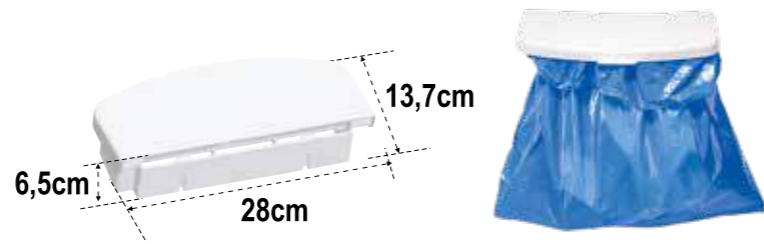

Description	Colour	Overall Dimensions		Format	Barcode	Part No:
		H x W x D				
With cover	White	6.5 x 28 x 13.7		Header & Bag	5056228219798	AQM065988

Universal Radio/CD Case Cover

- Ideal for protecting the radio/CD player
- Suitable for all 1 DIN (180mm x 50mm) units
- Includes curved, transparent cover