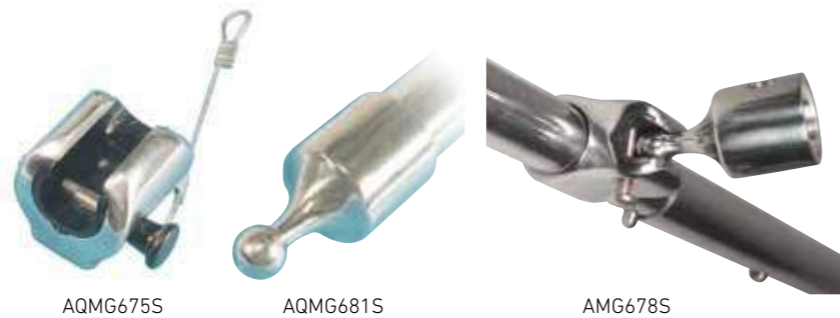

- ◆ Designed to accept all sizes of eye end
- ◆ Supplied with hex bolt for fixing eye to plate

Type	Secures by	Material	Format	Barcode	Part No:
Mounting plate with eye bolt	Screw or bolt through 4 countersunk holes	AISI316 Stainless Steel	Header & Bag	5056228212430	AQM0624S

Bainbridge Universal Deck Hinges

- ◆ Deck hinges compensate for different angles of decks and coaming
- ◆ Concave base versions for firm mounting to tube profile

Type	Secures by	Material	Format	Barcode	Part No:
Raised body with Quick Release Pin	Screw or bolt through 2 countersunk holes	AISI316 Stainless Steel	Header & Bag	5056228212386	AQM615SQP
Raised body with screw pin	Screw or bolt through 2 countersunk holes	AISI316 Stainless Steel	Header & Bag	5056228212379	AQM615S
Circular folding with screw pin	Screw or bolt through 3 countersunk holes	AISI316 Stainless Steel	Header & Bag	5056228212348	AQM607S
Concave Base with screw pin	Screw or bolt through 2 countersunk holes	AISI316 Stainless Steel	Header & Bag	5056228212454	AQM626S
Flat plate with quick release pin	Screw or bolt through 2 countersunk holes	AISI316 Stainless Steel	Header & Bag	5056228212447	AQM625SQP
Flat plate angled base with screw pin	Screw or bolt through 2 countersunk holes	AISI316 Stainless Steel	Header & Bag	5056228212423	AQM623S
Flat plate with screw pin	Screw or bolt through 2 countersunk holes	AISI316 Stainless Steel	Header & Bag	5056228212416	AQM622S
Flat plate with removable drop nose pin	Screw or bolt through 2 countersunk holes	AISI316 Stainless Steel	Header & Bag	5056228214380	AQM625S

Bainbridge Deck Hinge Ball & Socket Systems

- ◆ Neater system than traditional arrangements
- ◆ Compact and streamlined

Type	For Tube mm / in	Material	Format	Barcode	Part No:
Socket	22, 7/8	AISI316 Stainless Steel	Header & Bag	5056228212515	AQM675S
Ball Eye End	25, 1	AISI316 Stainless Steel	Header & Bag	5056228214472	AQM681S
Ball & Socket 90° Eye End	22, 7/8	AISI316 Stainless Steel	Header & Bag	5056228214458	AQM678S