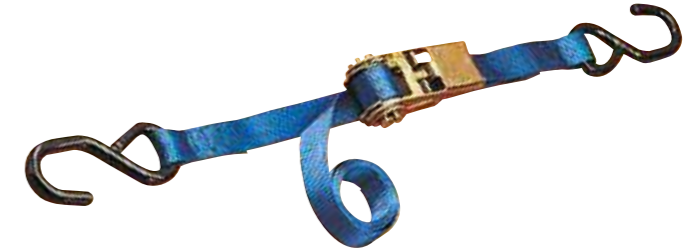

Trailer / PWC Tie Down Strap

Colour	Length m	Webbing mm	Format	Barcode	Part No:
Blue	3	25	Header & Bag	5056228215424	AQM052504
Blue	5	25	Header & Bag	5056228215431	AQM052506